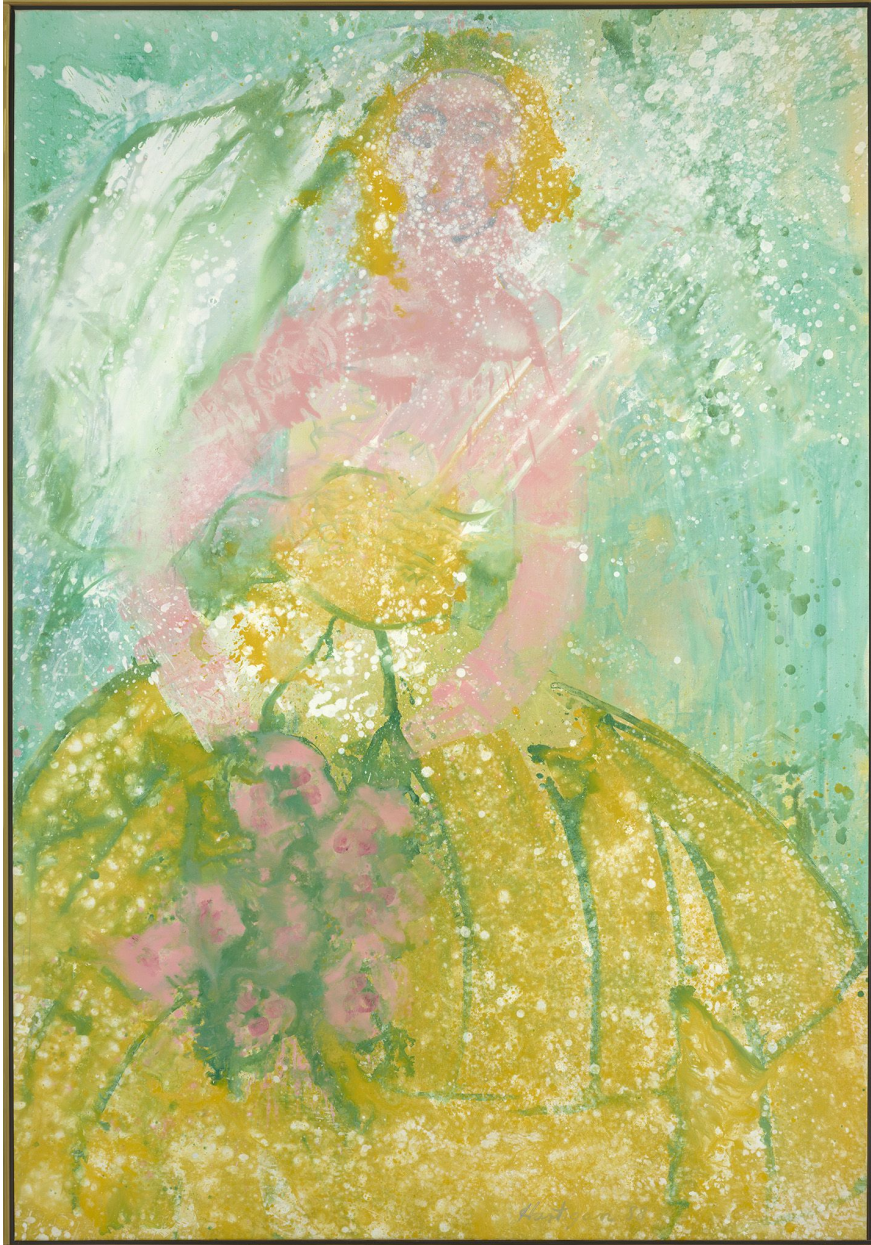

# BERRY ■ CAMPBELL

Grace Hartigan, *June Bride* | SOLD, 1988  
Oil on canvas, 77 3/4 x 54 in. (197.5 x 137.2 cm)  
HAR-00013