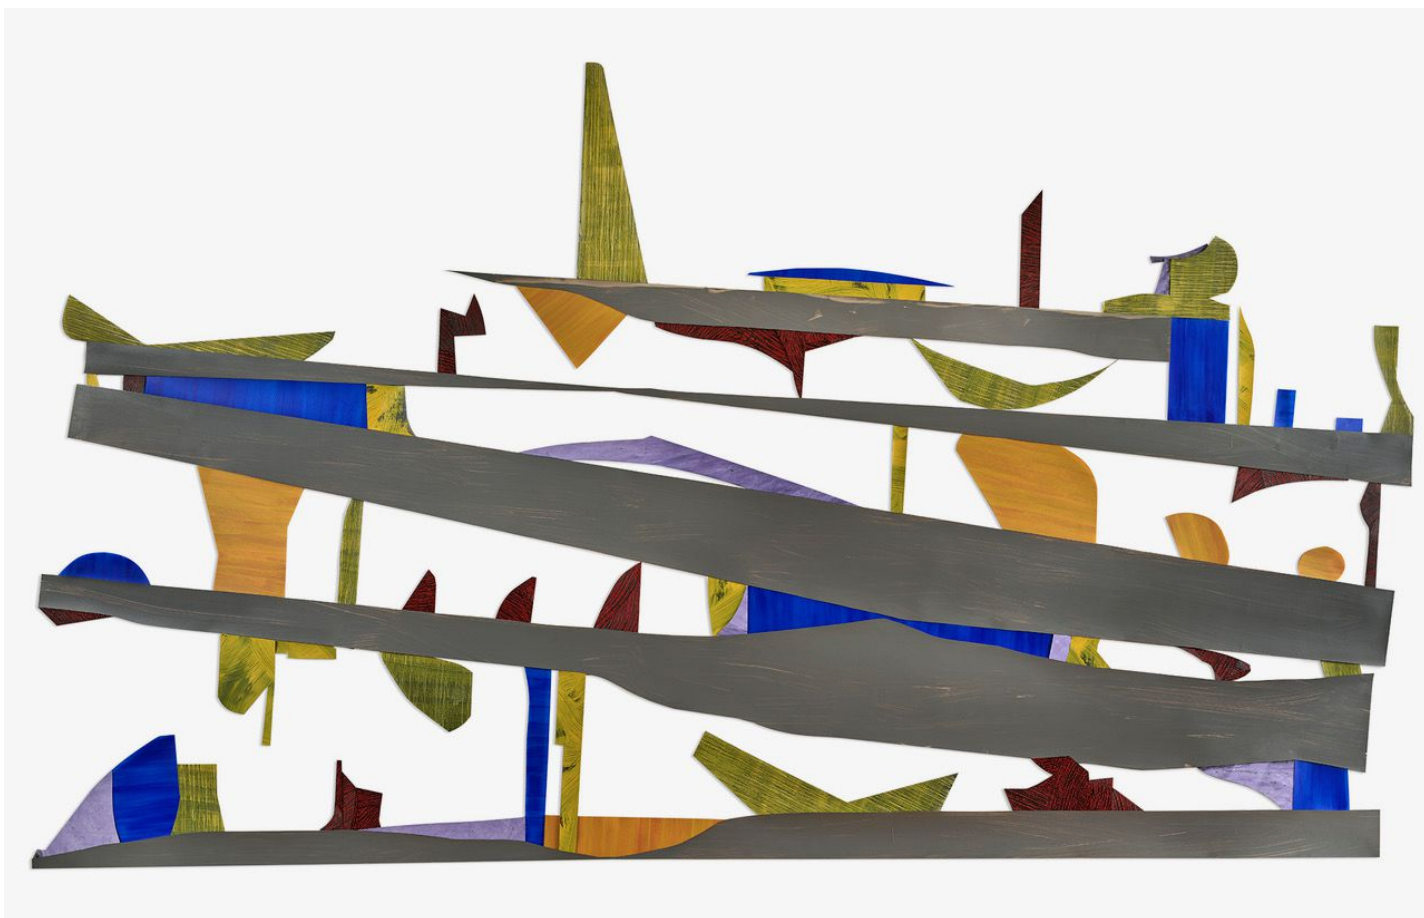

# BERRY ■ CAMPBELL

Nanette Carter, *Shifting Perspectives #1*, 2022  
Oil on Mylar, 63 x 108 in. (160 x 274.3 cm)  
CAR-00046