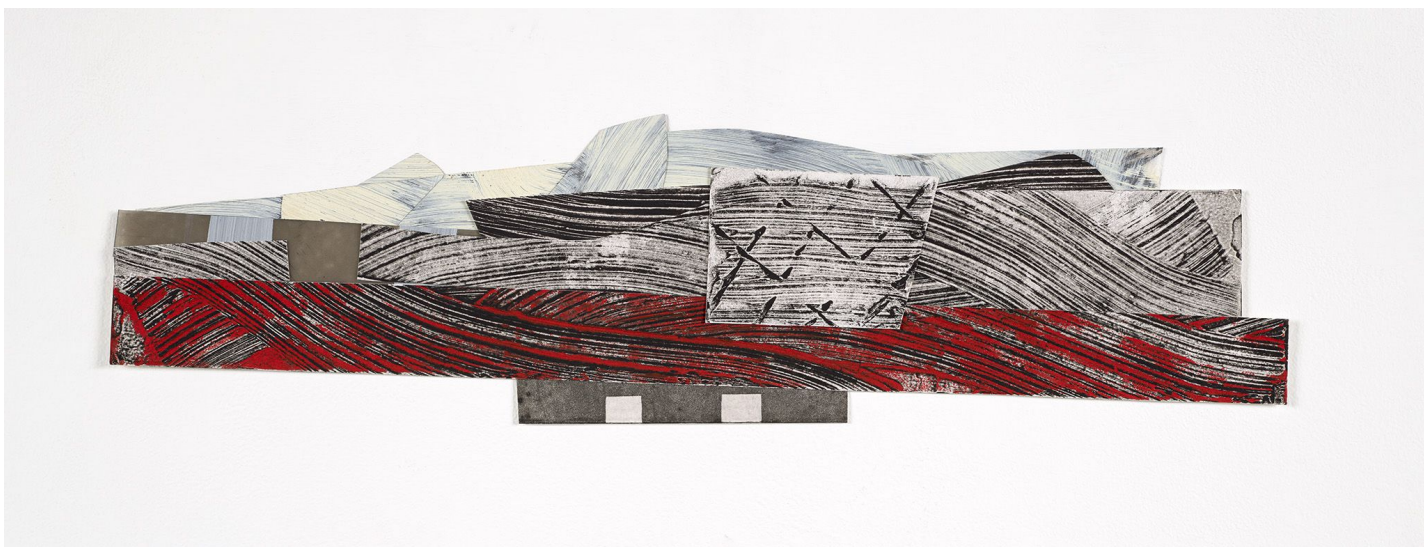

BERRY ■ CAMPBELL

Nanette Carter, *Cantilevered #45 (Teetering)*, 2019
Oil on Mylar, 6 x 22 3/4 in. (15.2 x 57.8 cm)
CAR-00020