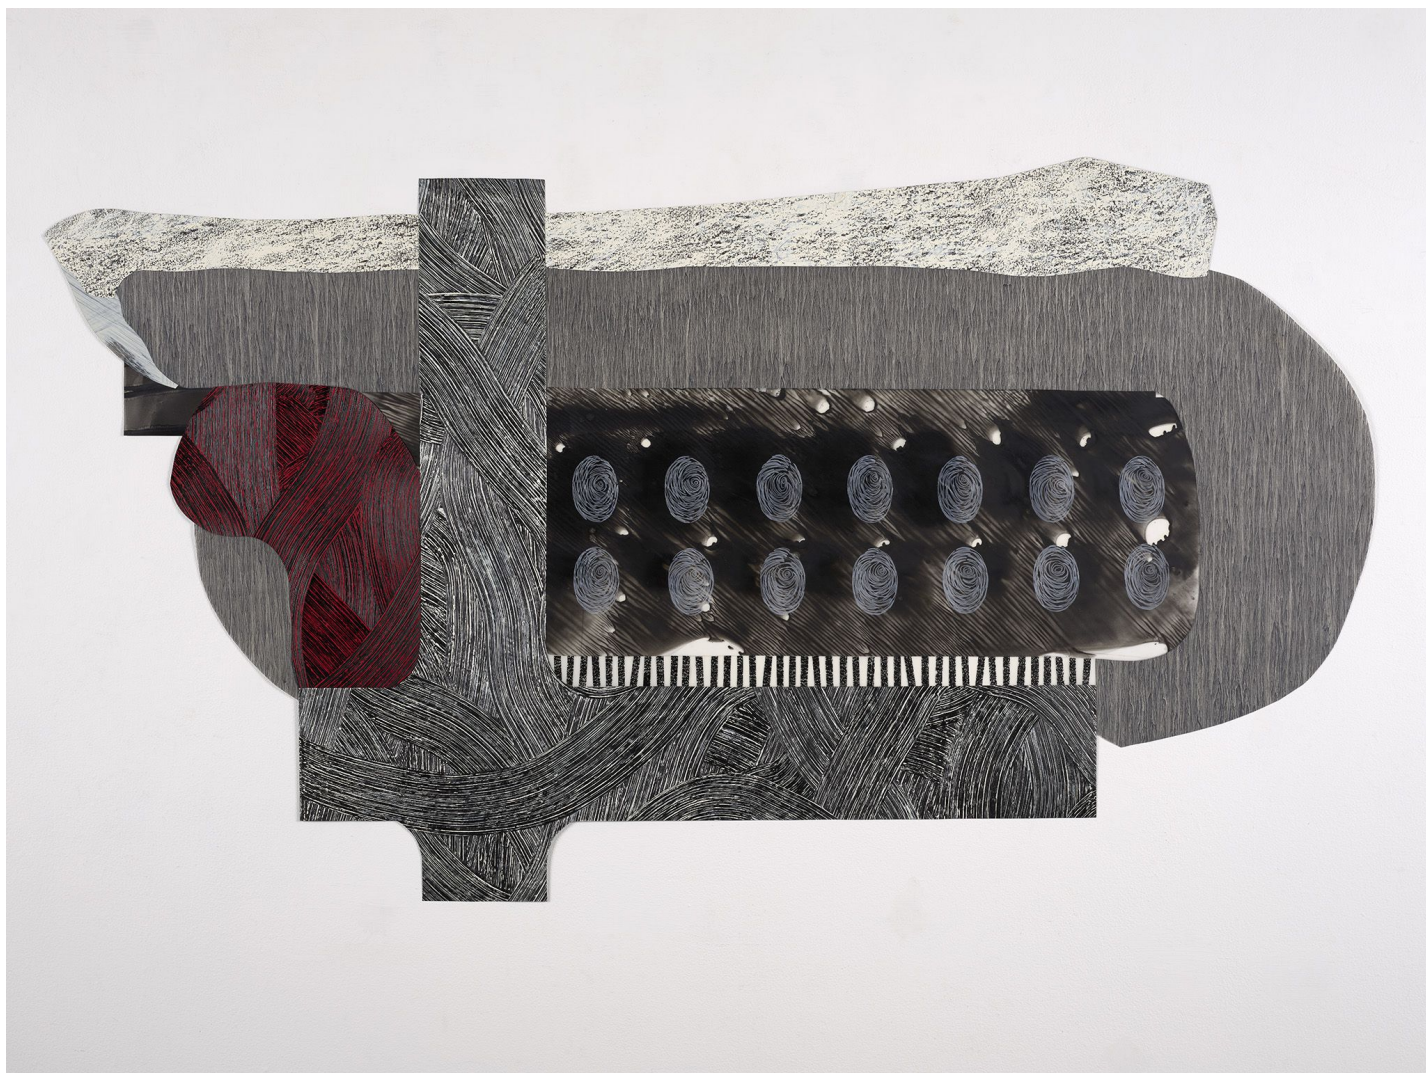

BERRY ■ CAMPBELL

Nanette Carter, *Cantilevered #49*, 2019
Oil on Mylar, 33 1/2 x 60 in. (85.1 x 152.4 cm)
CAR-00012