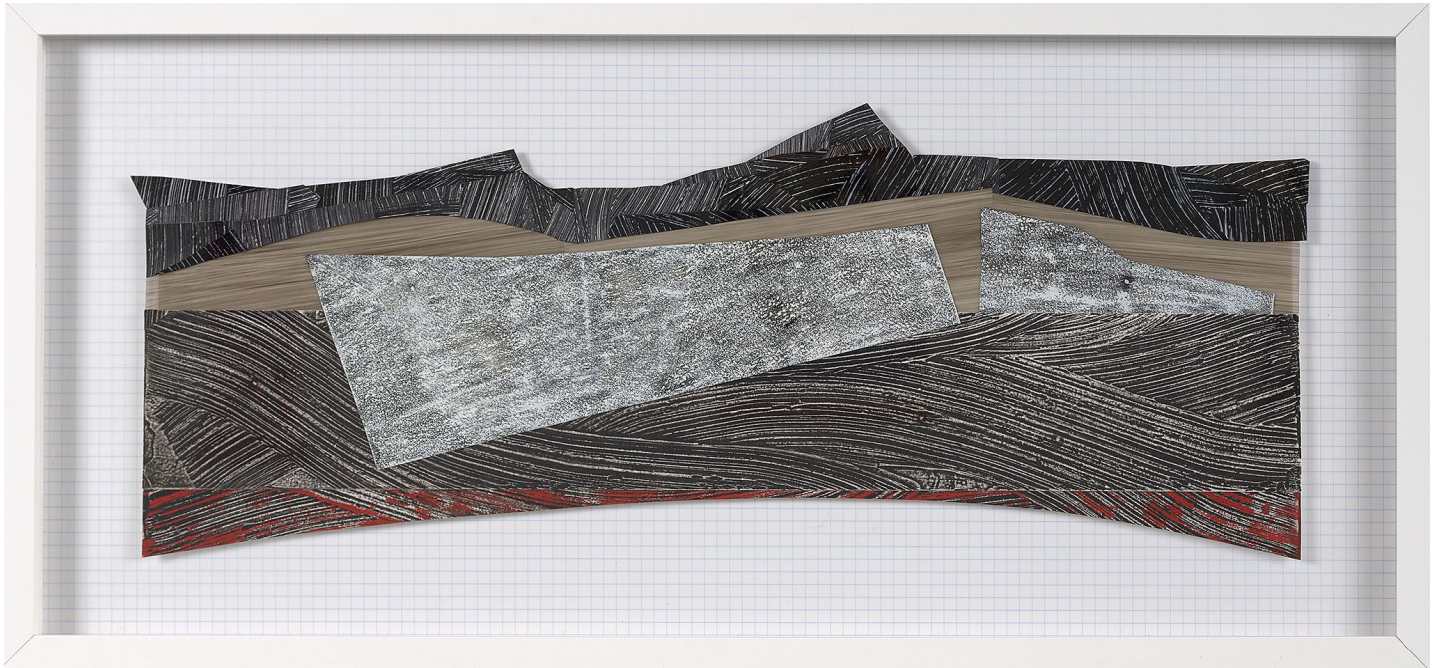

# BERRY ■ CAMPBELL

Nanette Carter, *The Weight #25*, 2019  
Oil on Mylar, 9 x 23 1/4 in. (22.9 x 59 cm)  
CAR-00009