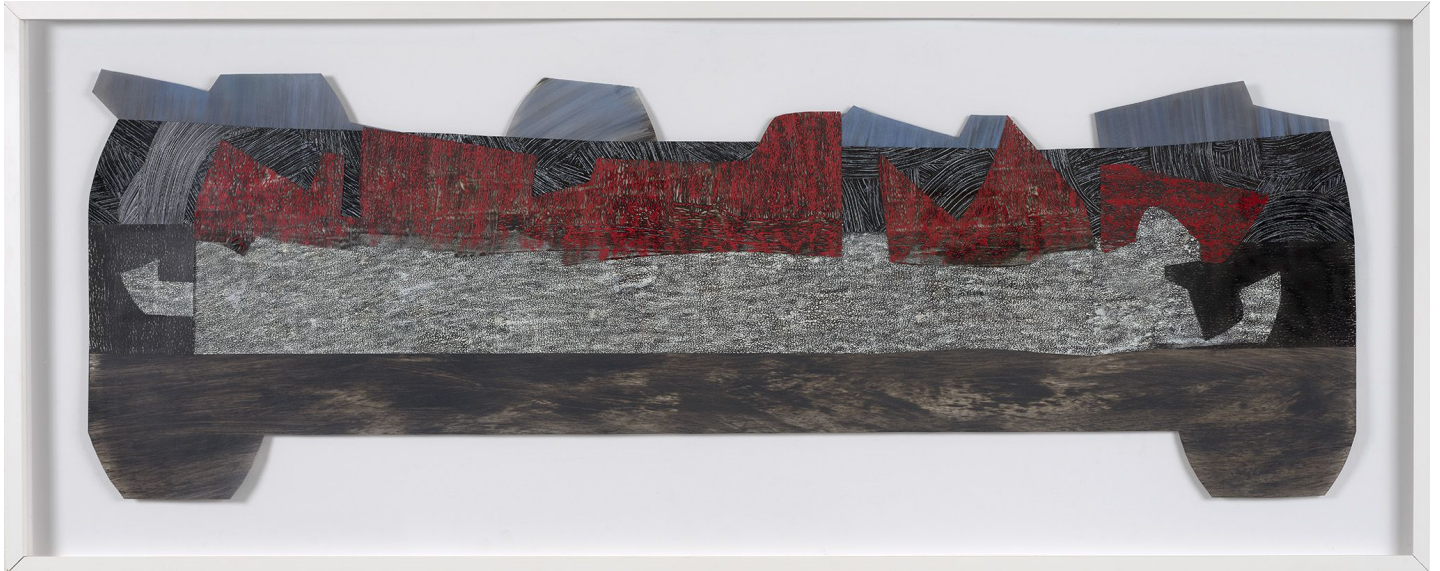

BERRY ■ CAMPBELL

Nanette Carter, *The Weight #30*, 2019
Oil on Mylar, 16 3/4 x 50 in. (42.5 x 127 cm)
CAR-00005