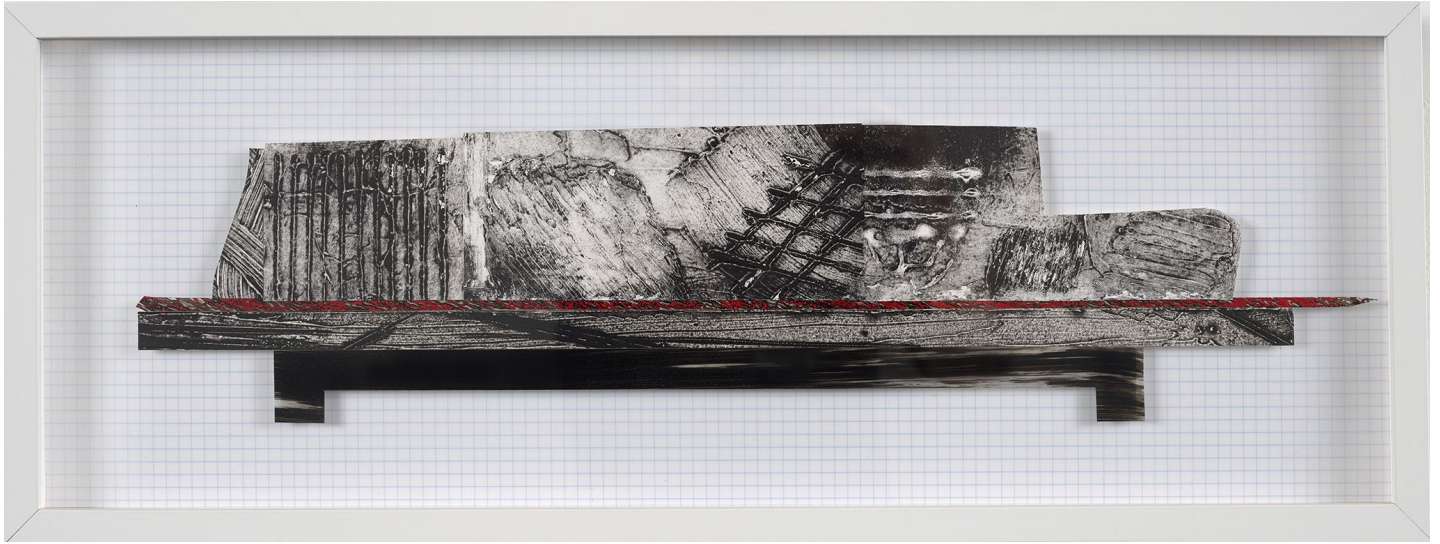

BERRY ■ CAMPBELL

Nanette Carter, *The Weight #31*, 2020
Oil on Mylar, 5 3/4 x 24 in. (14.6 x 61 cm)
CAR-00004