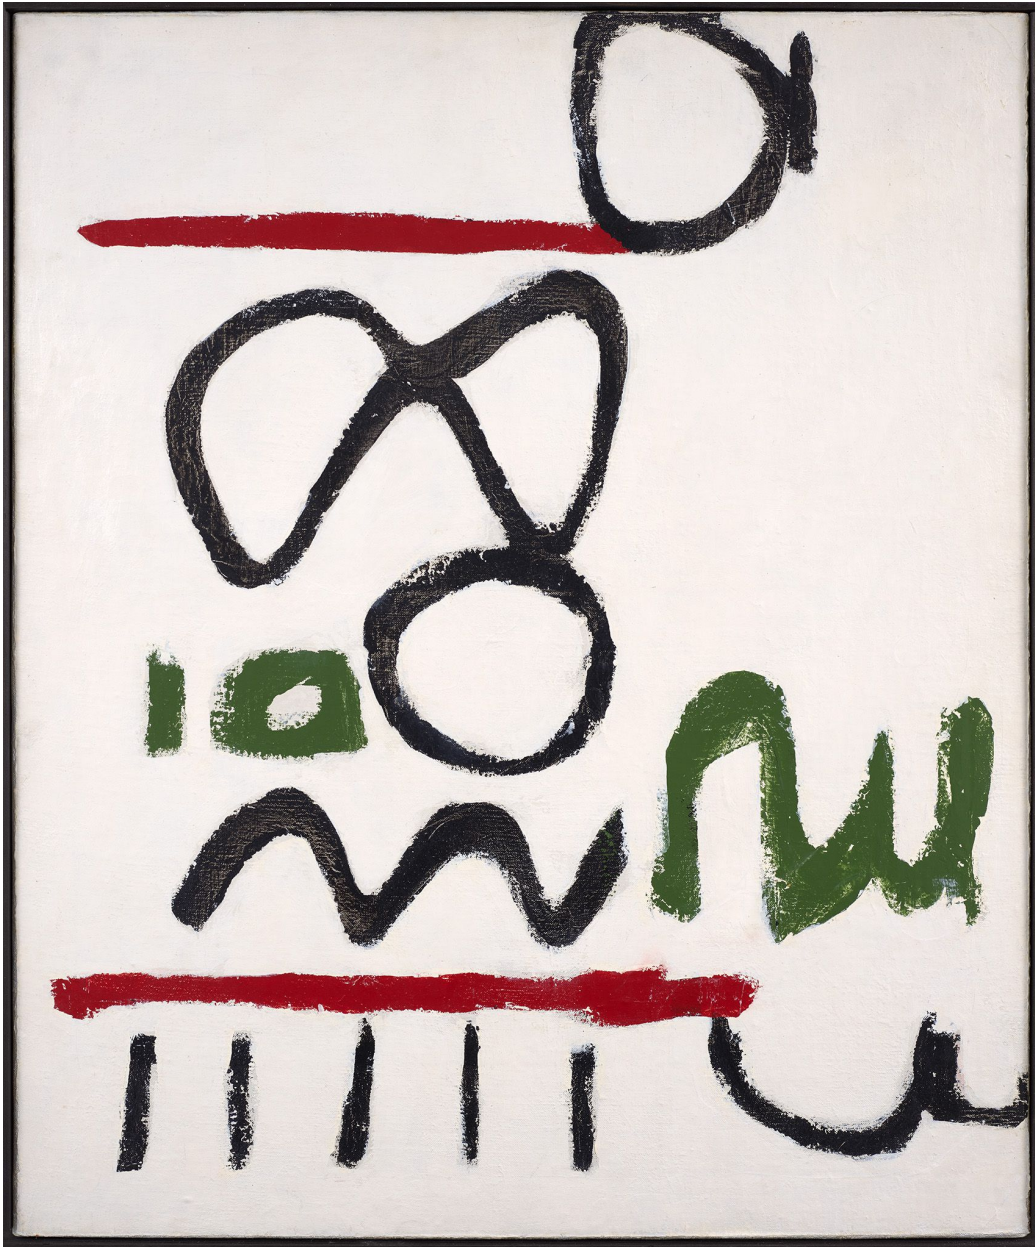

# BERRY ■ CAMPBELL

Raymond Hendler, *Rue de la ten (No. 12)*, 1963  
Magna on canvas, 32 1/2 x 27 in. (82.5 x 68.6 cm)  
HEN-00024