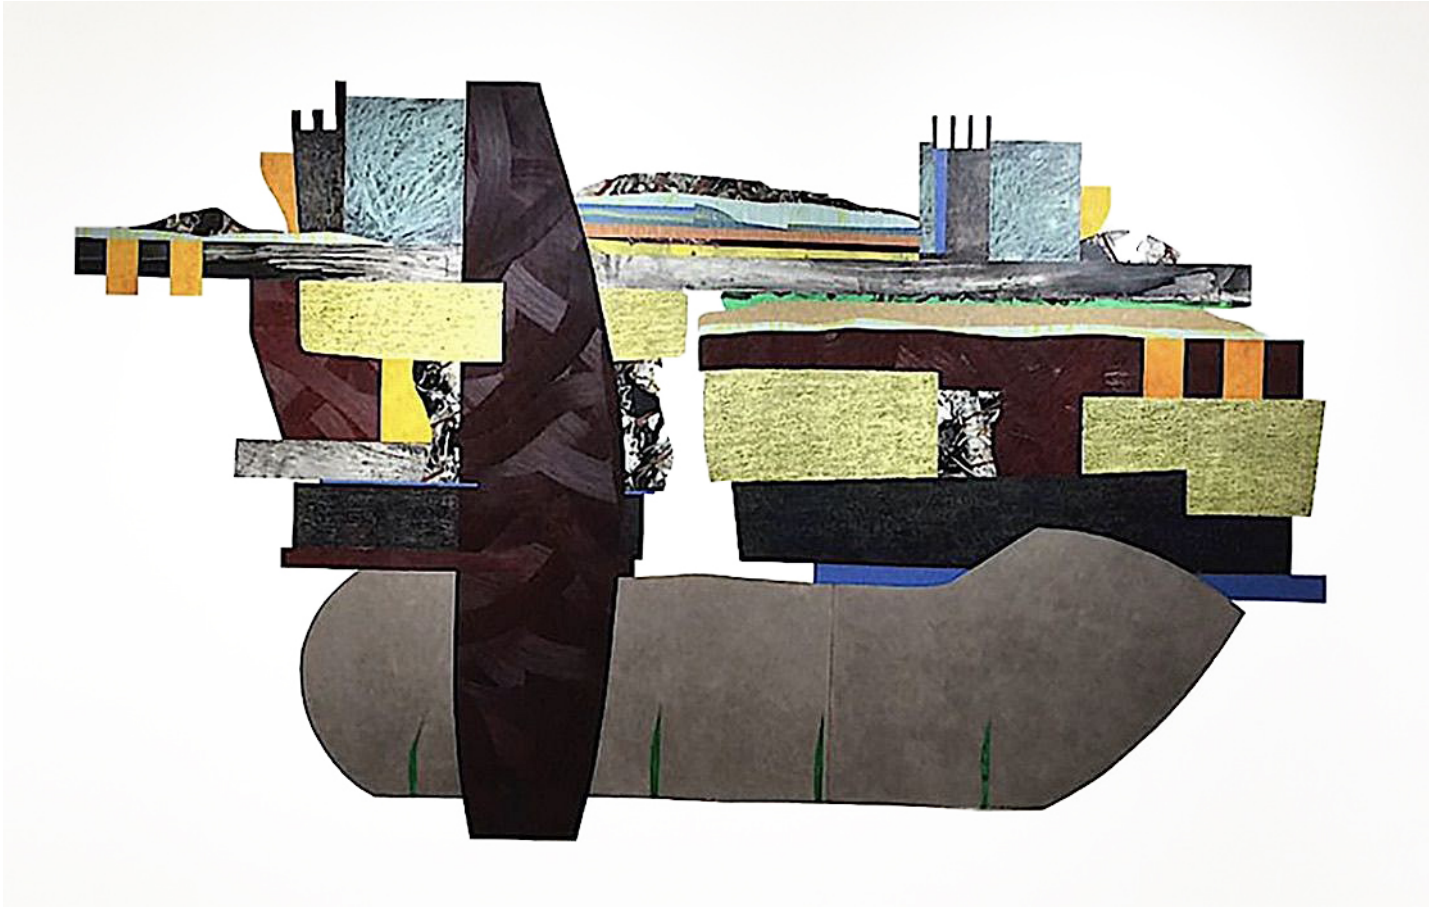

BERRY ■ CAMPBELL

Nanette Carter, *Cantilevered #19*, 2015
Oil on Mylar, 96 x 156 in. (243.8 x 396.2 cm)
CAR-00024