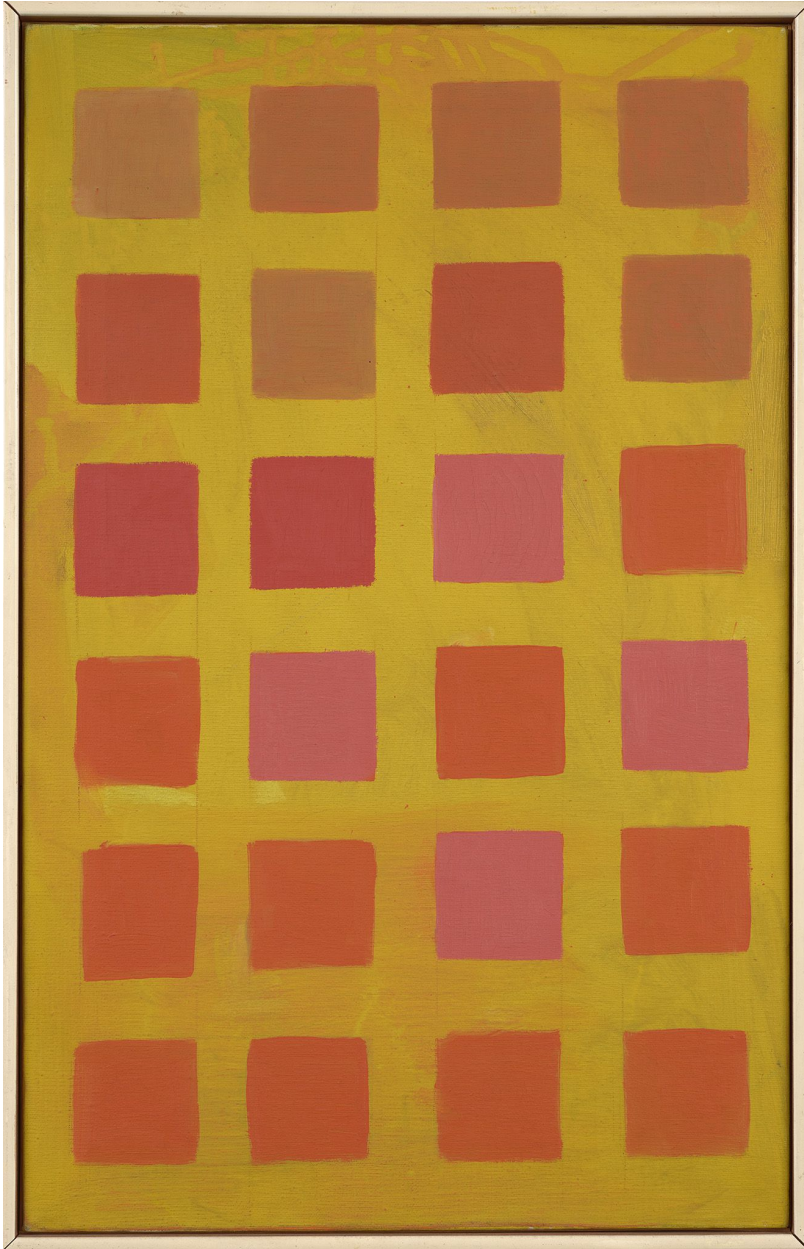

BERRY ■ CAMPBELL

Yvonne Thomas, *Ideosquare*, 1964
Oil on canvas, 22 x 14 in. (55.9 x 35.6 cm)
THO-00021