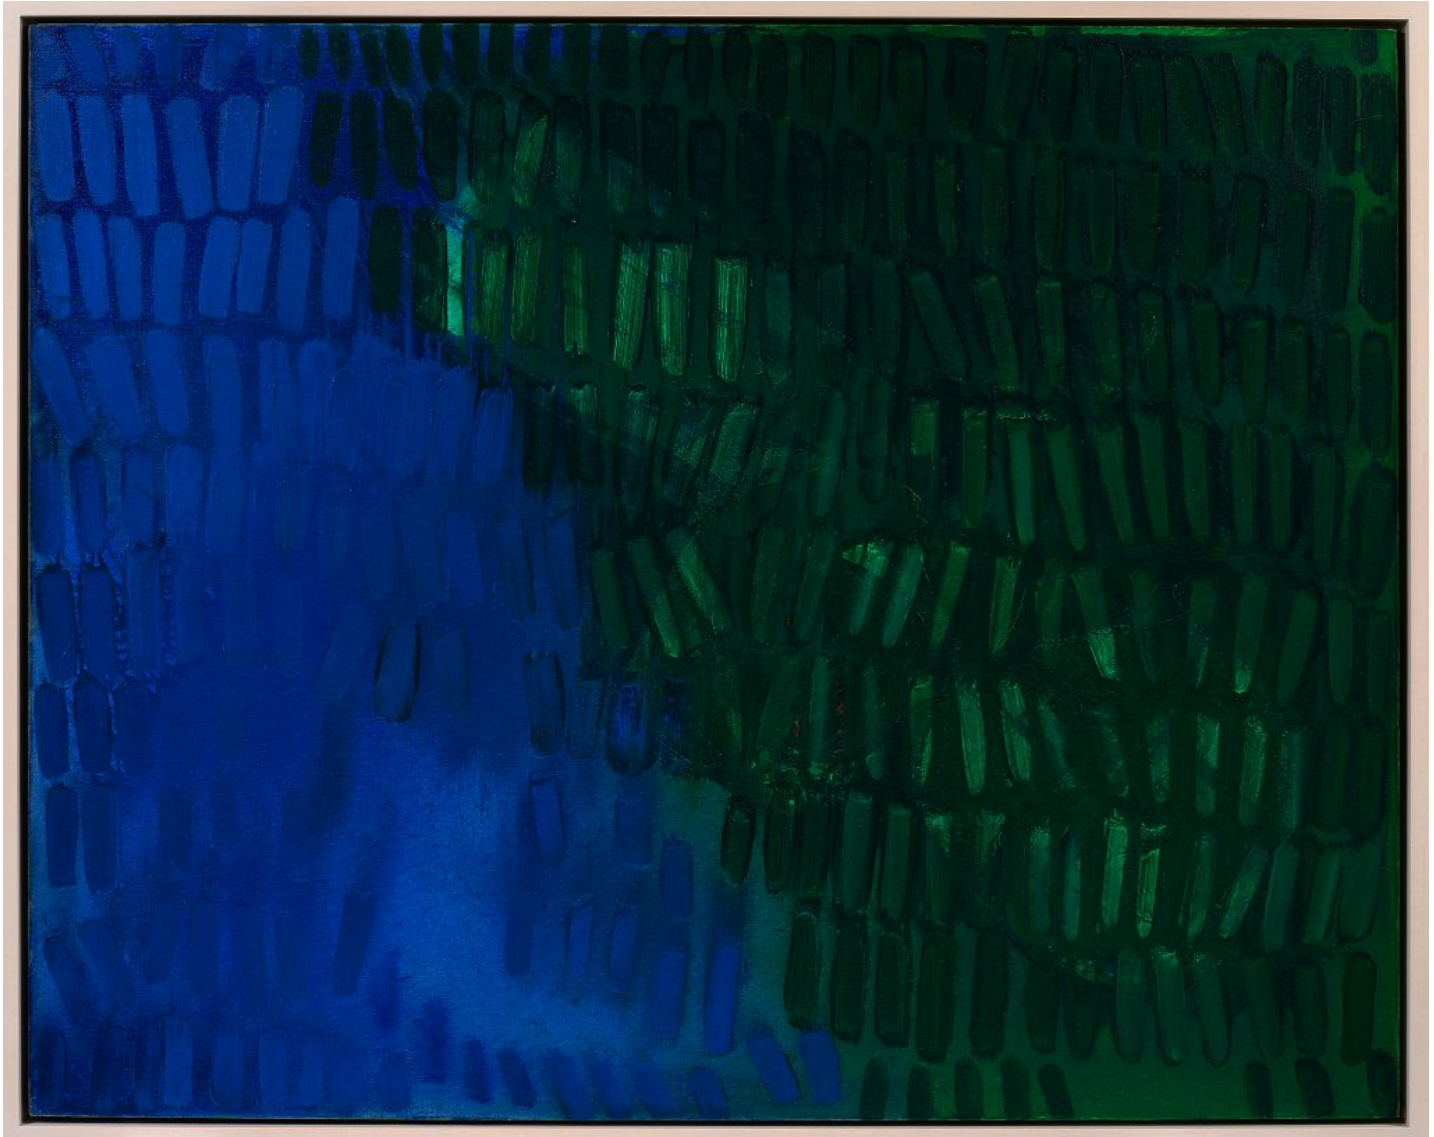

BERRY ■ CAMPBELL

Yvonne Thomas, *The Window*, 1964
Oil on linen, 40 x 50 in. (101.6 x 127 cm)
THO-00017