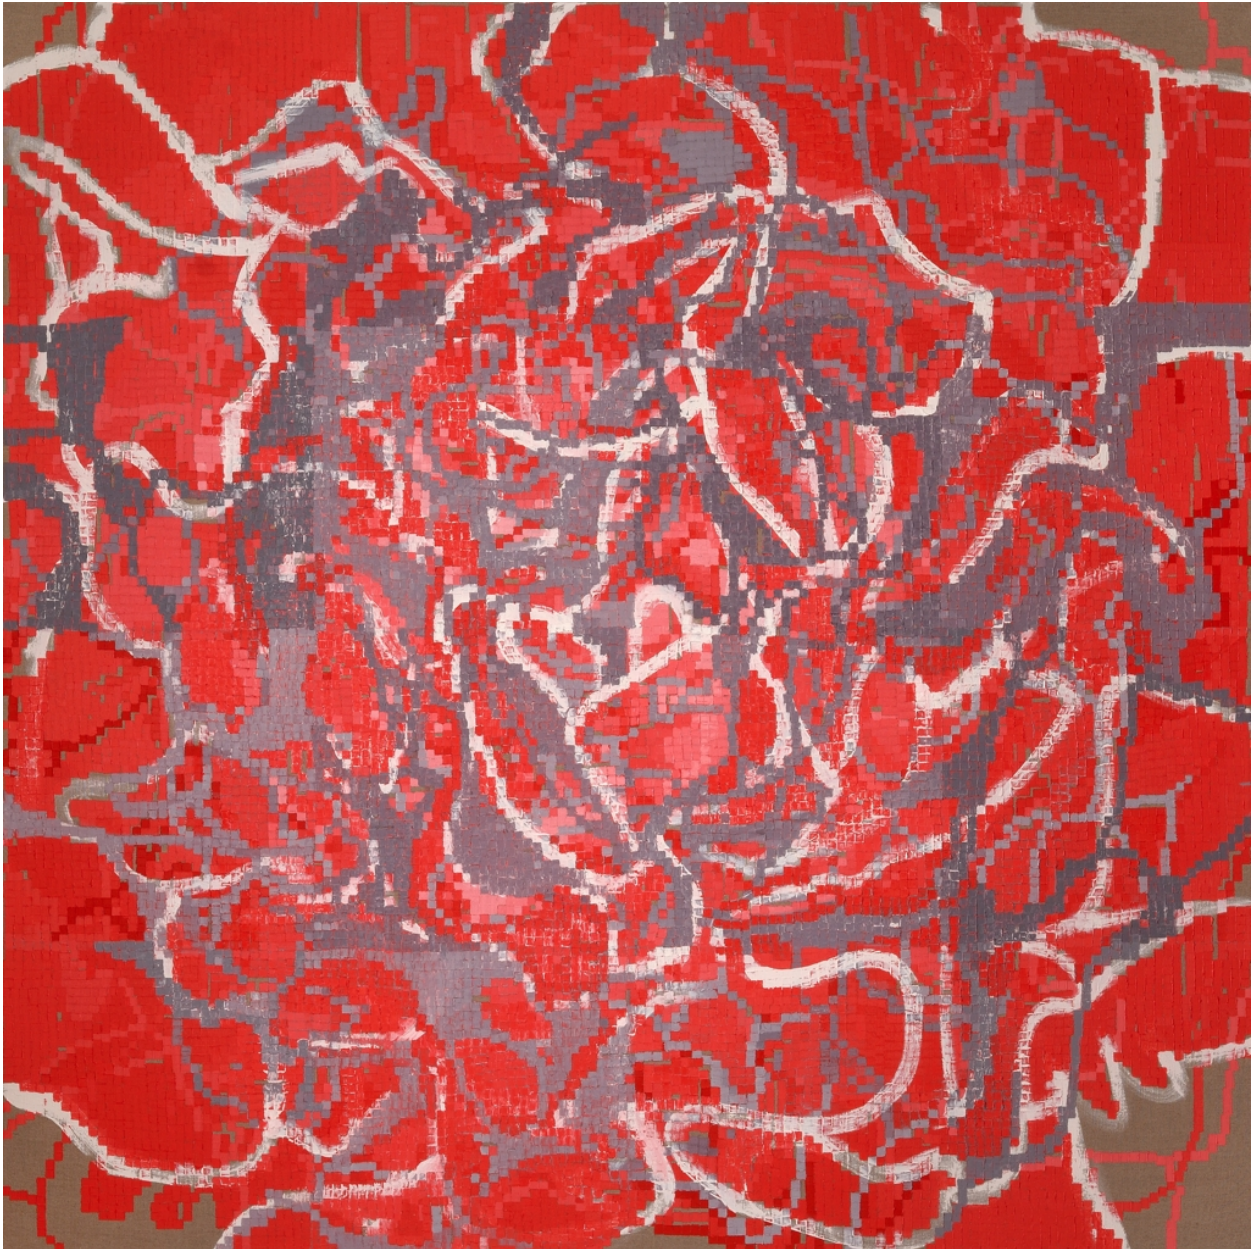

# BERRY ■ CAMPBELL

Eric Dever, *NSIBTW 24*, 2014  
Oil on linen, 72 x 72 in. (182.9 x 182.9 cm)  
DEV-00026