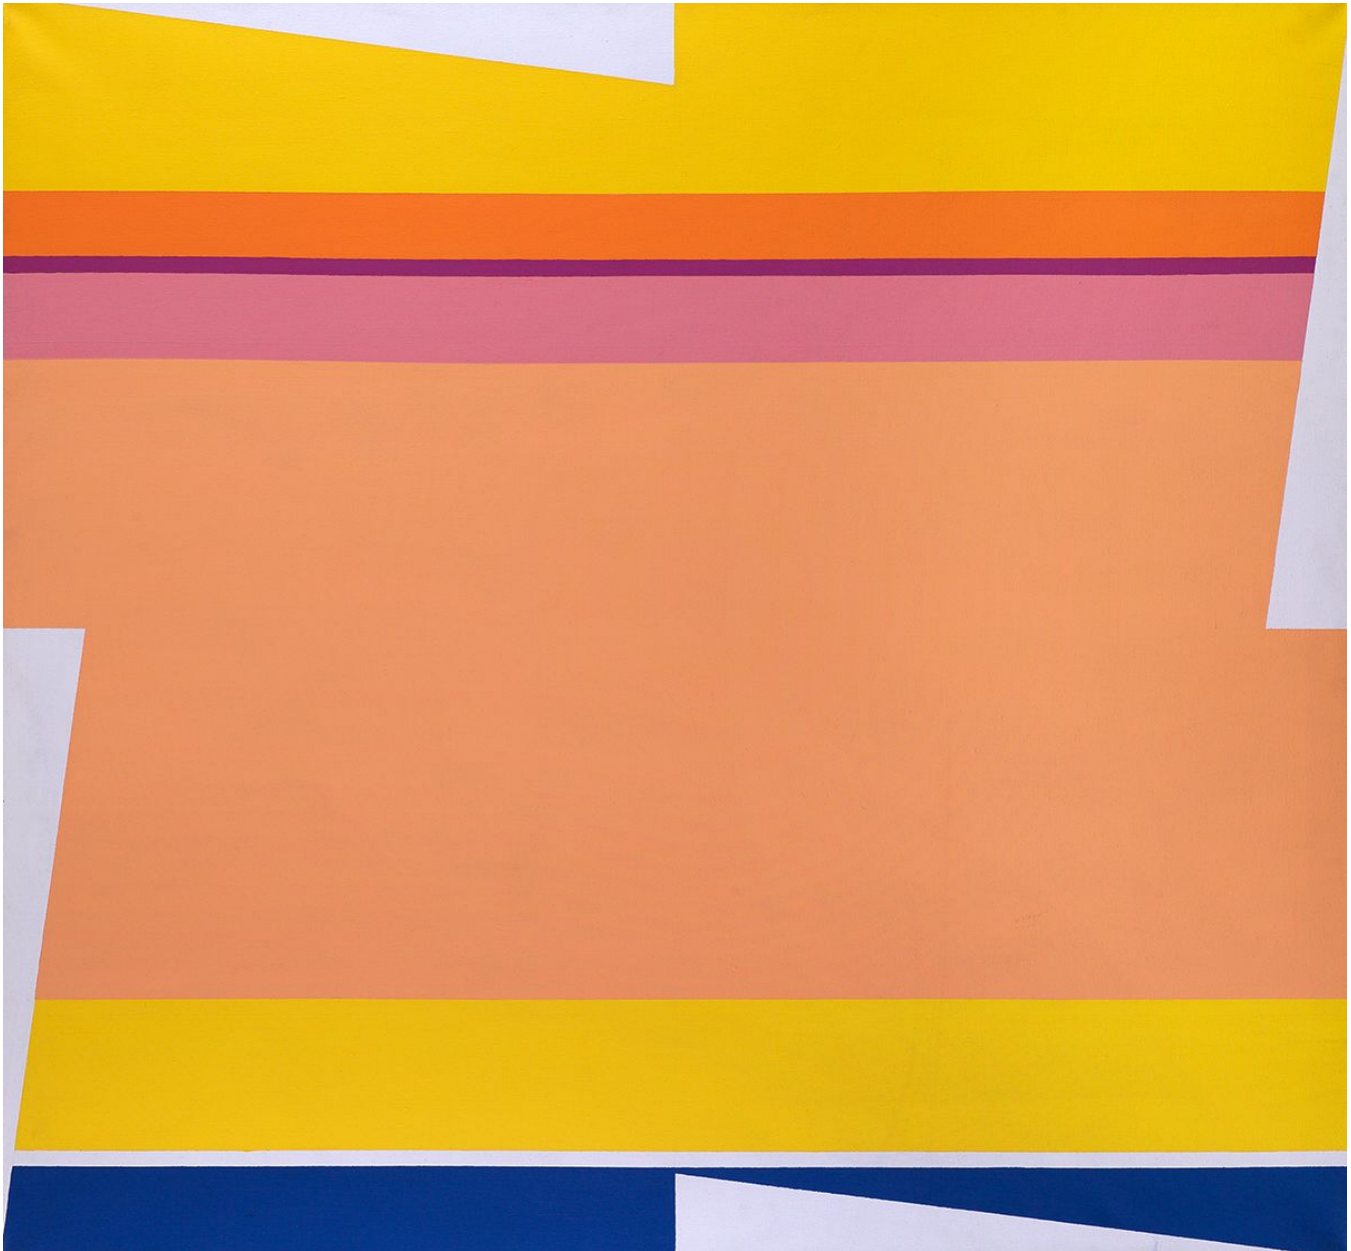

BERRY ■ CAMPBELL

Larry Zox, *Rotation B*, 1964
Acrylic on canvas, 58 x 62 in. (147.3 x 157.5 cm)
ZOX-00019