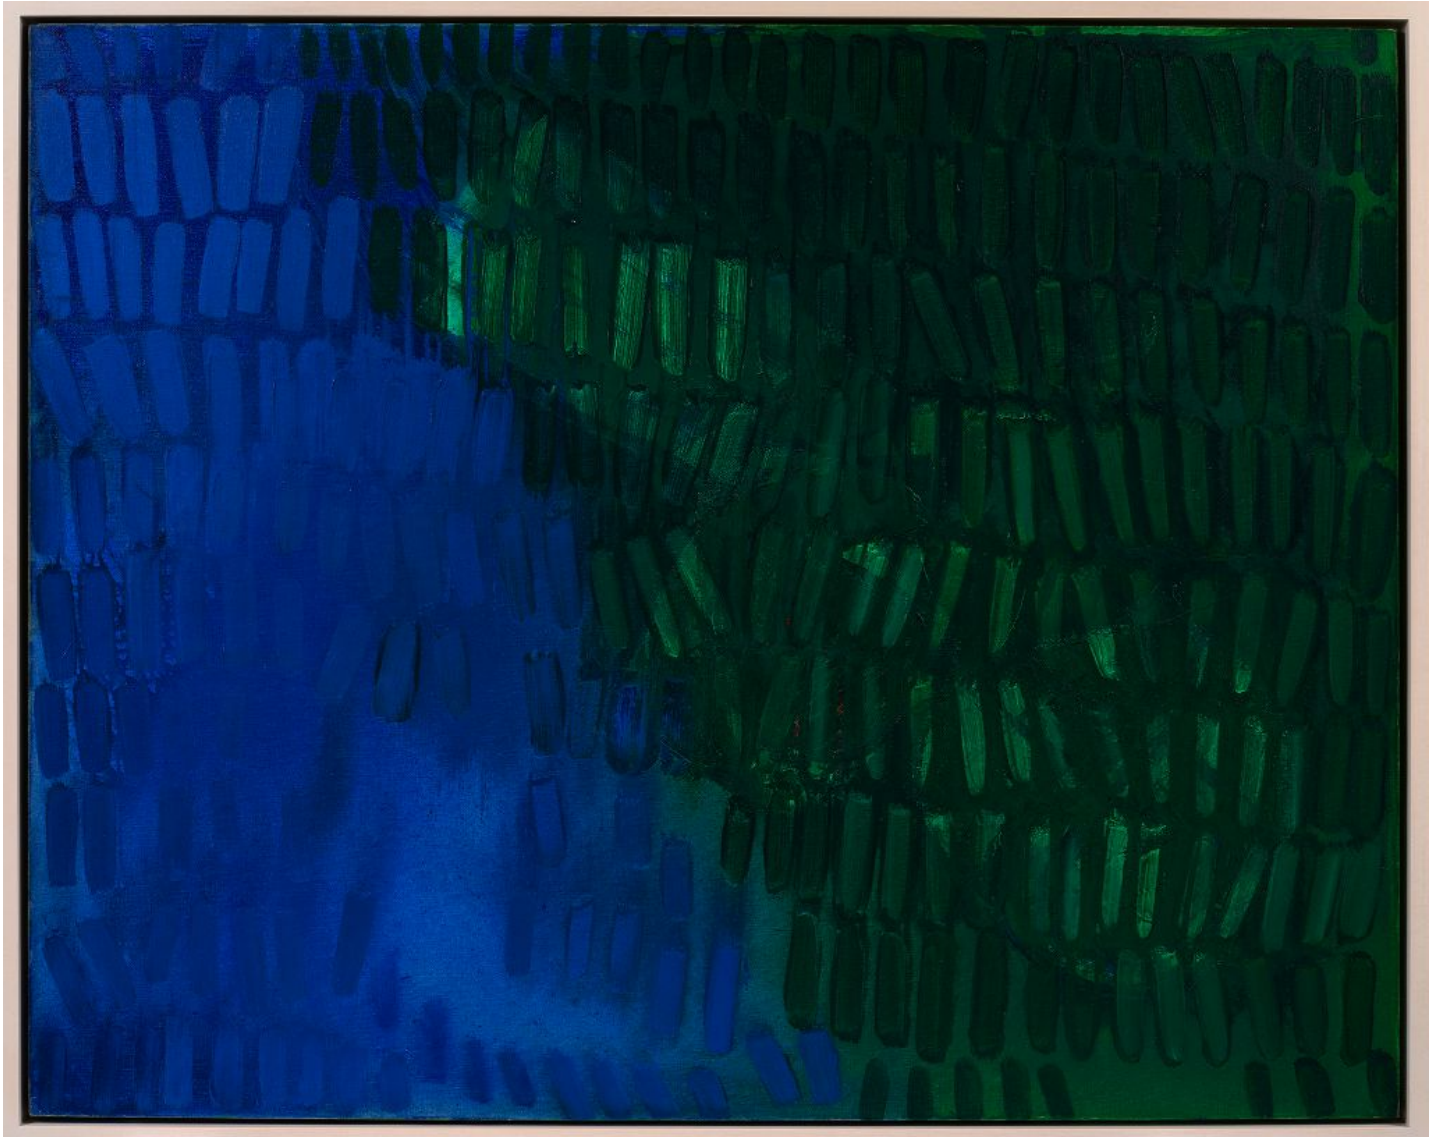

BERRY ■ CAMPBELL

Yvonne Thomas, *The Window*, 1964
Oil on canvas, 40 x 50 in. (101.6 x 127 cm)
THO-00017