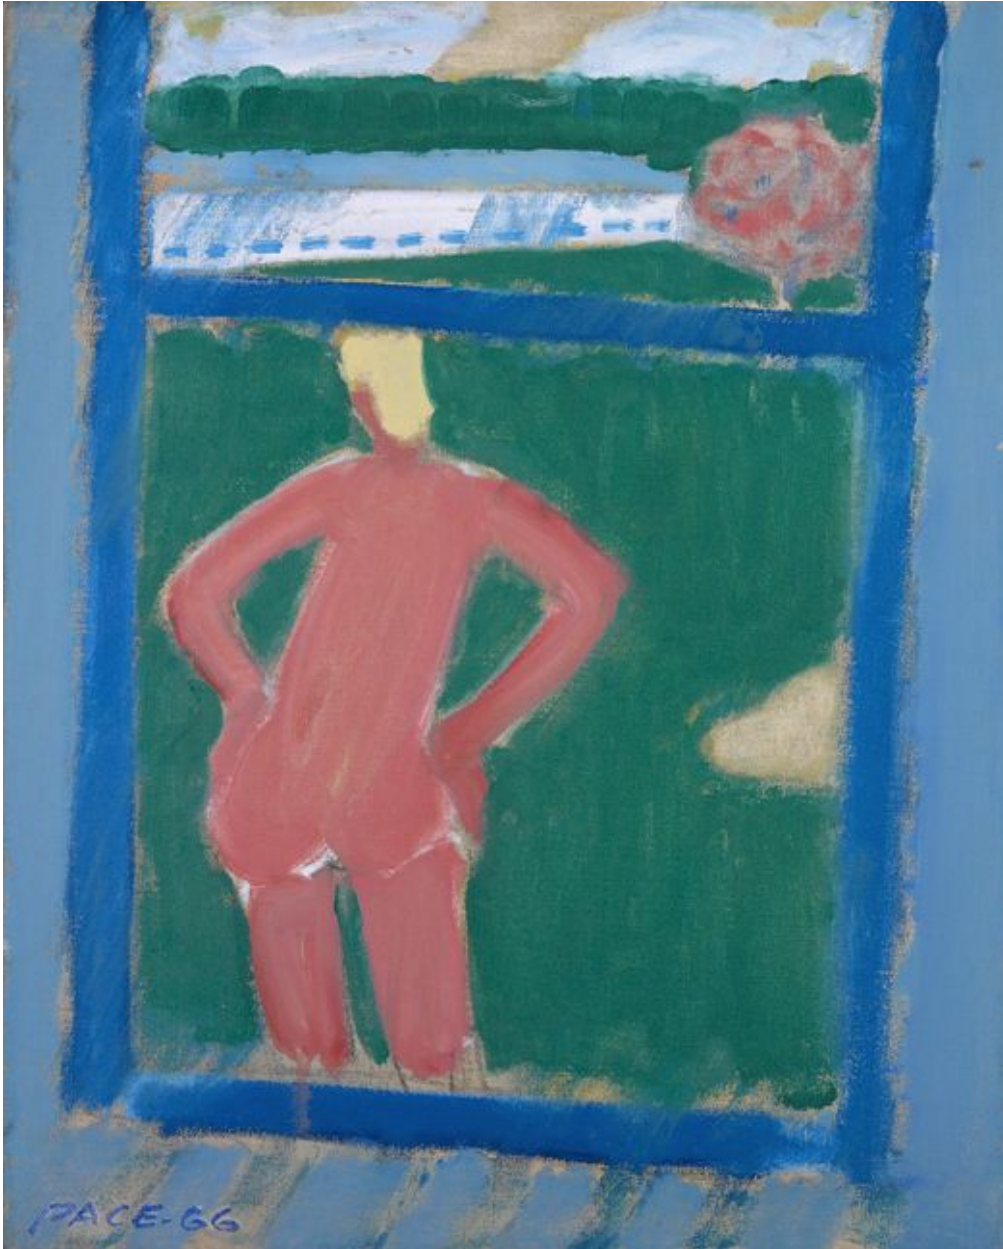

BERRY ■ CAMPBELL

Stephen Pace, *Spring Shower (#66-P4)*, 1966
Oil on canvas, 20 x 16 in. (50.8 x 40.6 cm)
PAC-00024