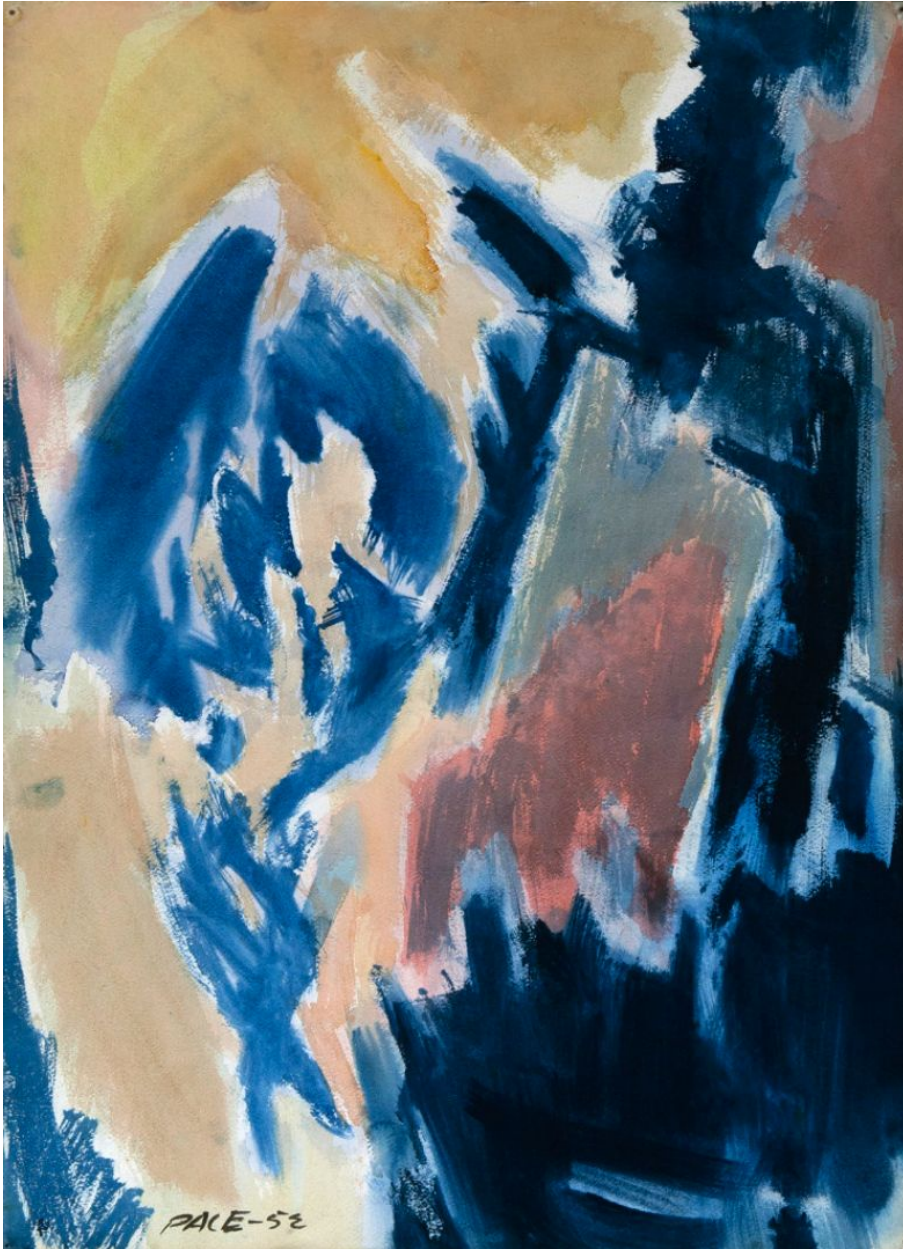

# BERRY ■ CAMPBELL

Stephen Pace, *Untitled*, 1952  
Watercolor on paper, 30 x 22 in. (76.2 x 55.9 cm)  
PAC-00131