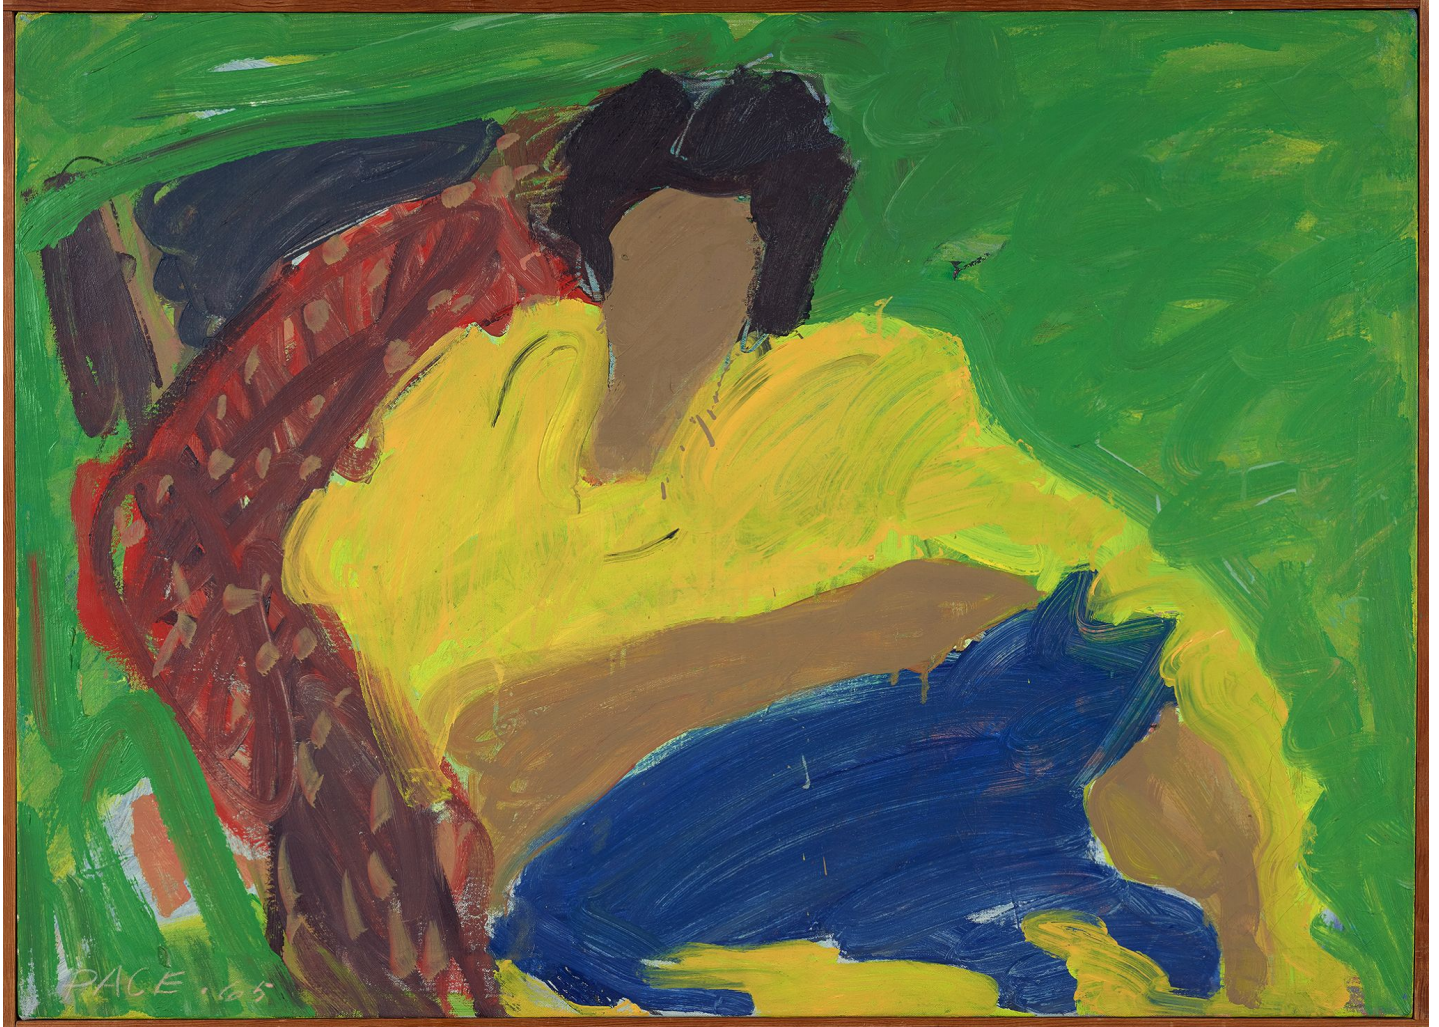

# BERRY ■ CAMPBELL

Stephen Pace, *Woman with Blue Cat (65-5)*, 1965  
Oil on canvas, 26 x 36 in. (66 x 91.4 cm)  
PAC-00180