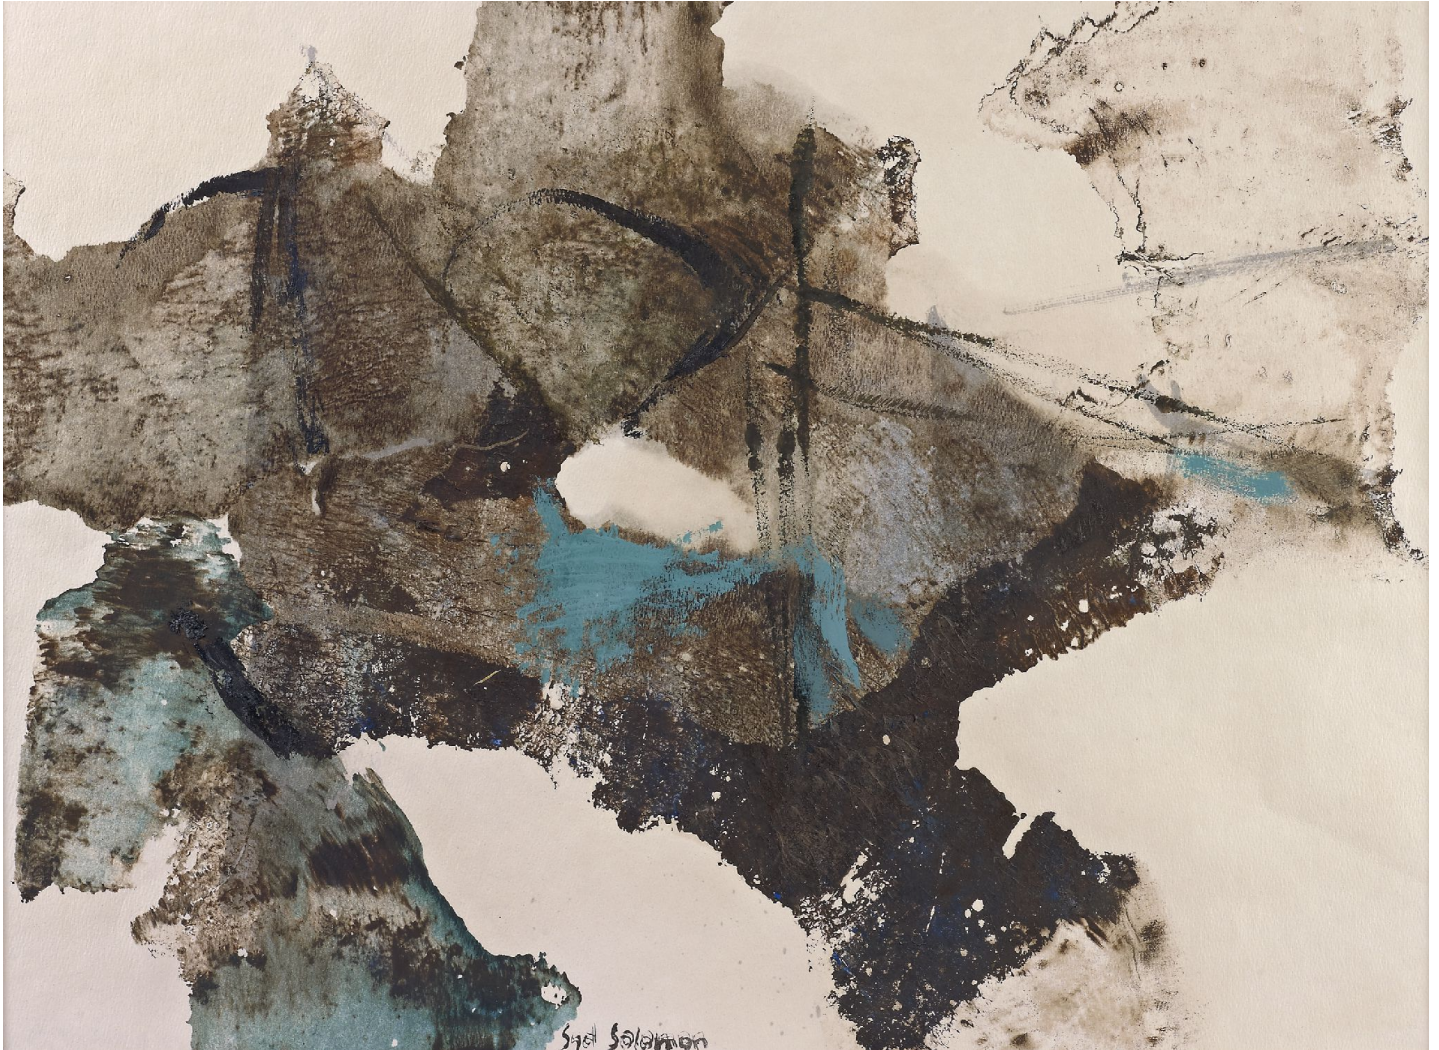

BERRY ■ CAMPBELL

Syd Solomon, *Fossilisle*, 1966
Oil with roller on paper, 17 x 23 in. (43.2 x 58.4 cm)
SOL-00011