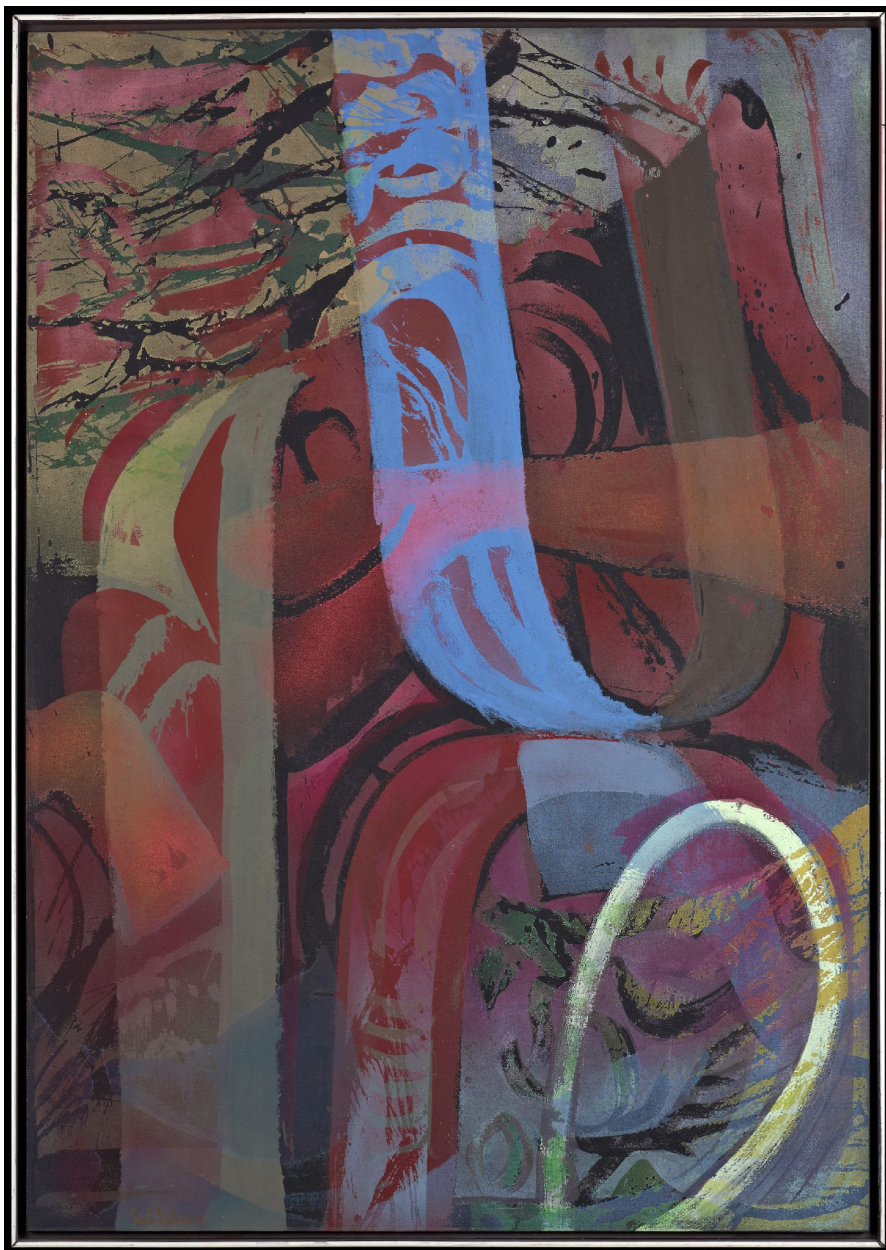

# BERRY ■ CAMPBELL

Syd Solomon, *Osprey Overlook*, 1983  
Acrylic and aerosol enamel on canvas, 60 x 42 in. (152.4 x  
106.7 cm)  
SOL-00058