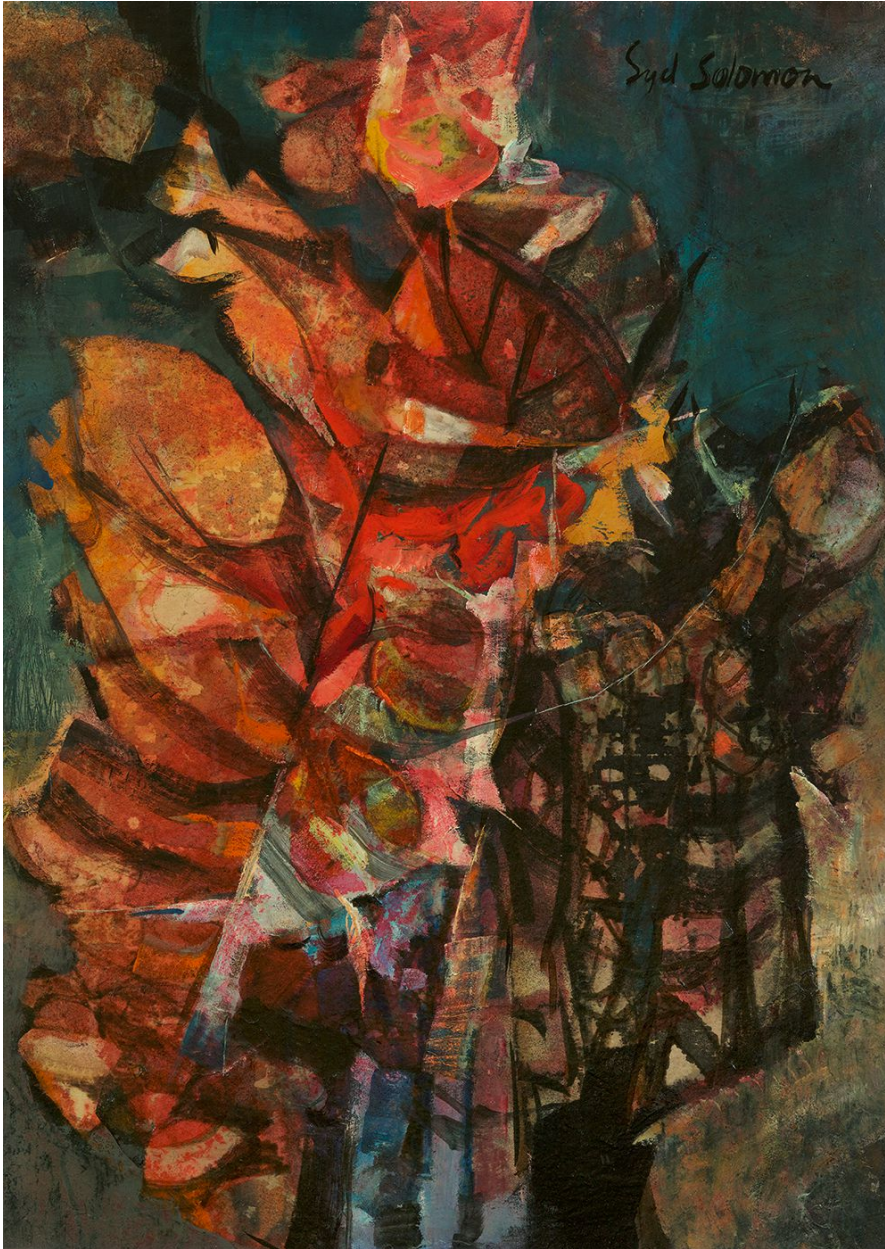

# BERRY ■ CAMPBELL

Syd Solomon, *Flowering Bush*, 1957  
Oil on masonite, 29 1/4 x 21 1/2 in. (74.3 x 54.6 cm)  
SOL-00104