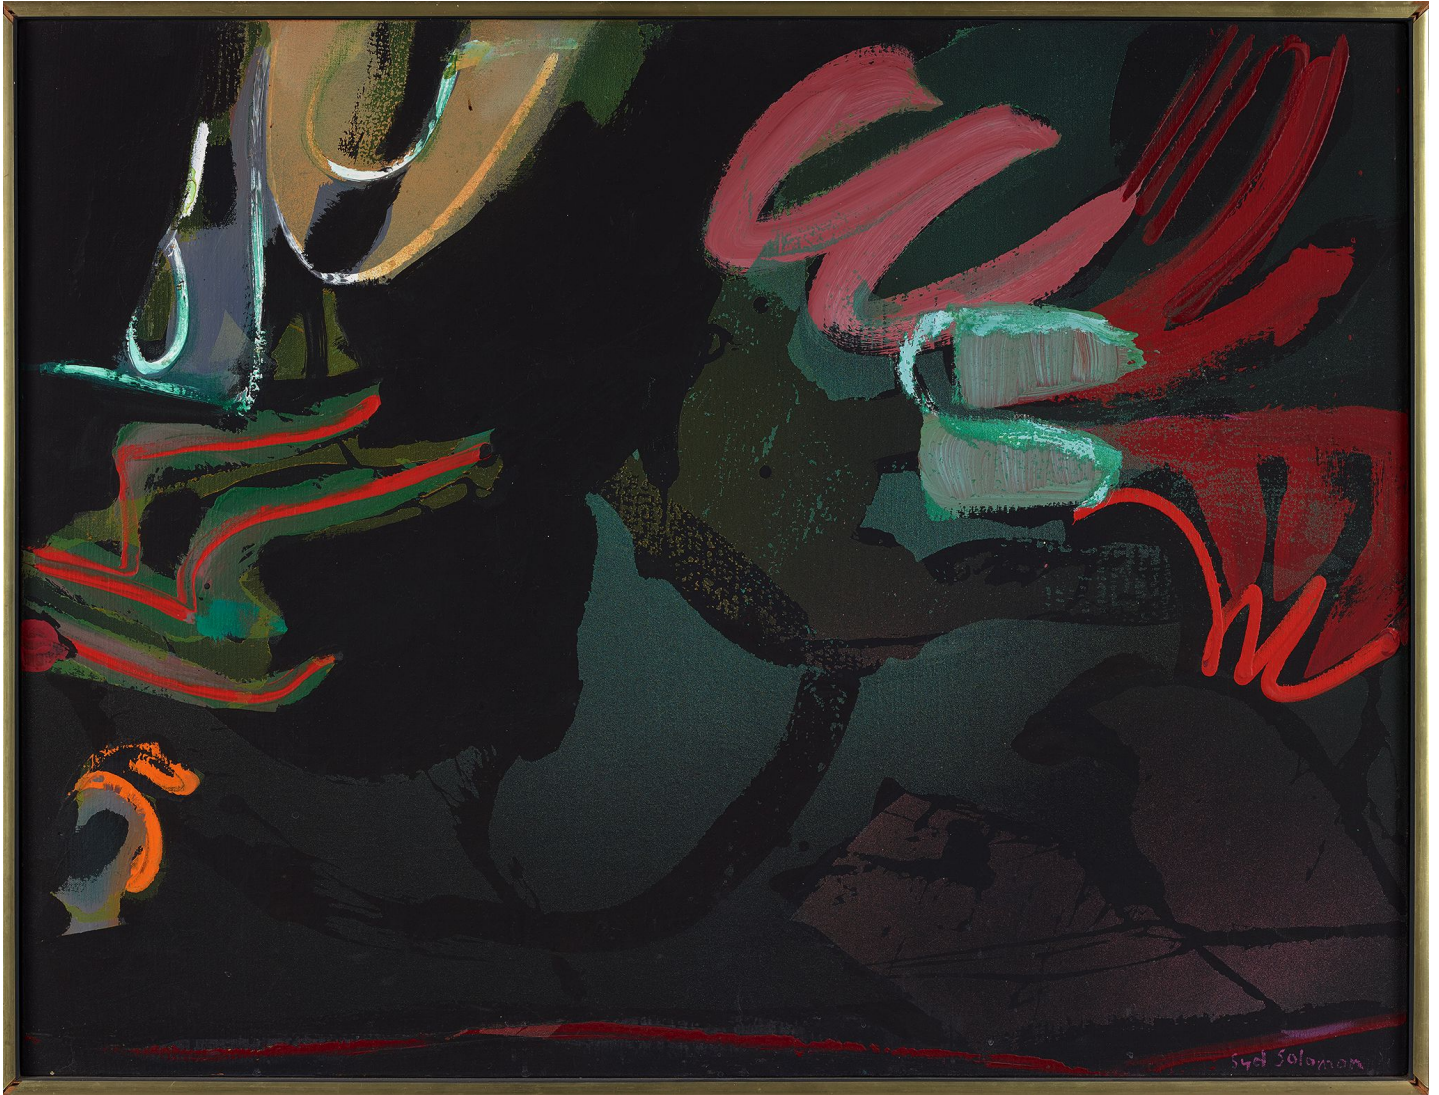

BERRY ■ CAMPBELL

Syd Solomon, *Over Bays Edge*, 1977

Acrylic and aerosol enamel on canvas, 31 x 41 in. (78.7 x 104.1 cm)

SOL-00167