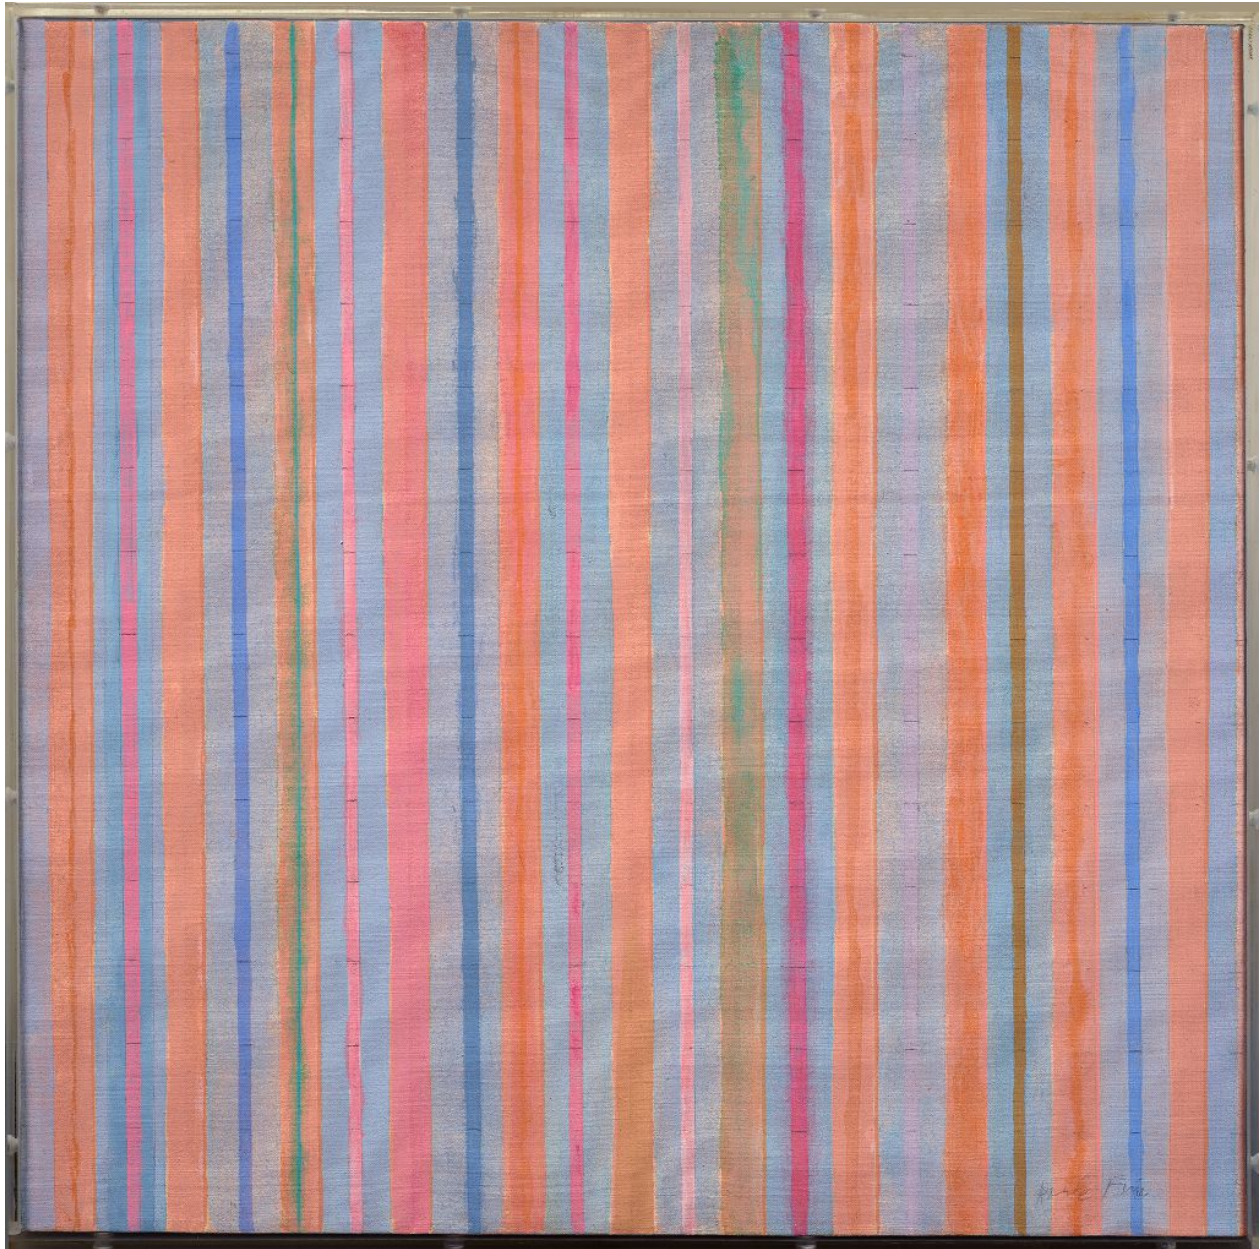

BERRY ■ CAMPBELL

Perle Fine, Accordment Series #15, On Its Way | SOLD, 1977
Acrylic on canvas, 22 x 22 in. (55.9 x 55.9 cm)
FIN-00021