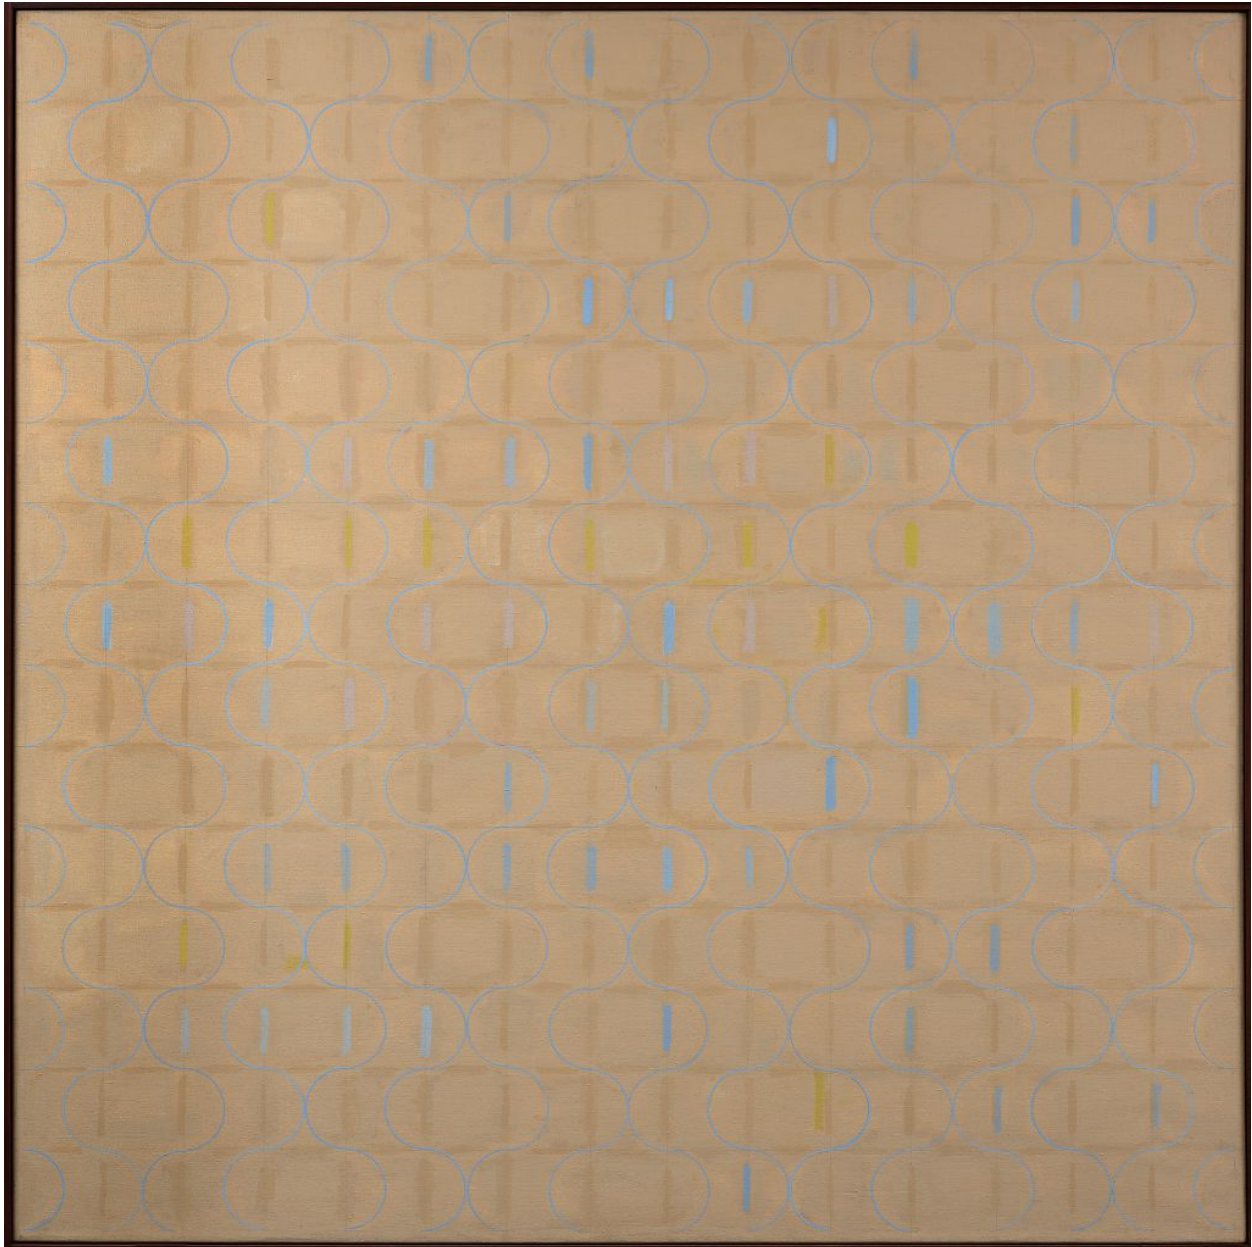

BERRY ■ CAMPBELL

Perle Fine, *A Wave Within a Wave Within a Wave* | SOLD, c. 1974
Acrylic on canvas, 61 x 61 in. (154.9 x 154.9 cm)
FIN-00030