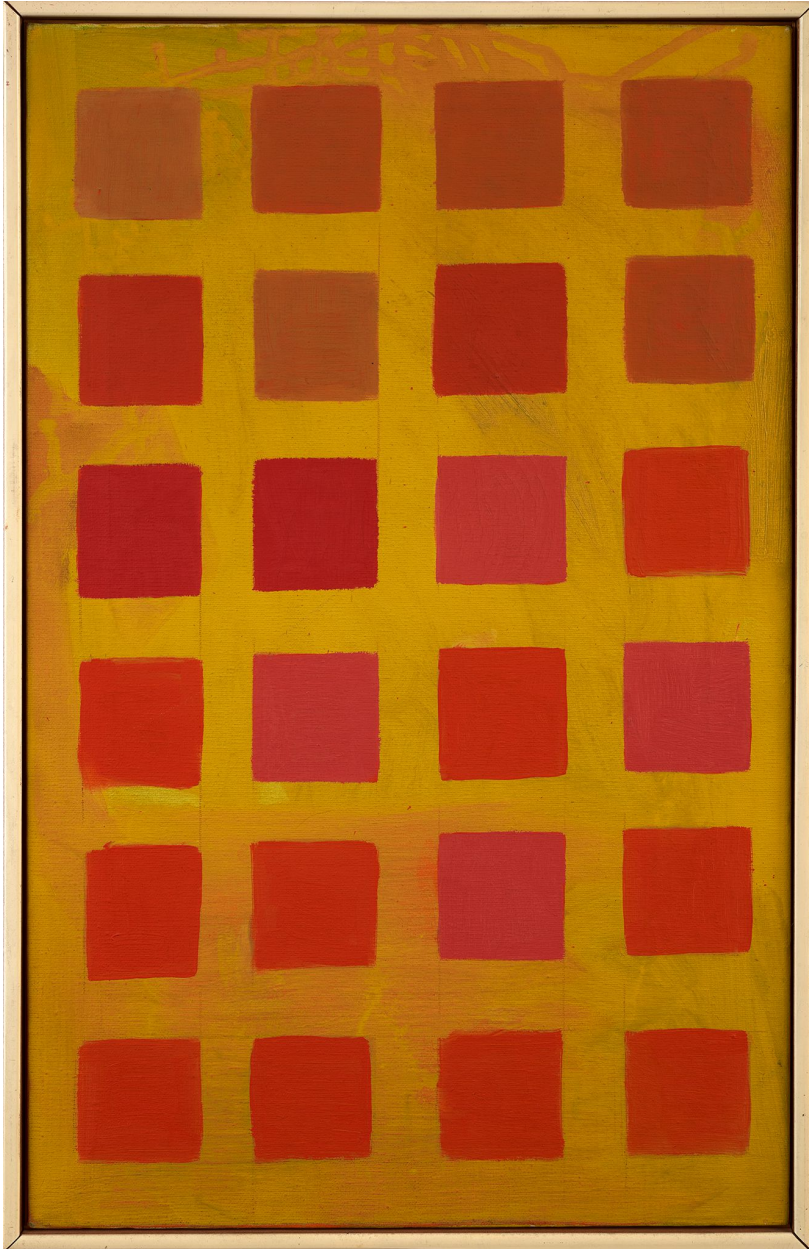

# BERRY ■ CAMPBELL

Yvonne Thomas, *Ideosquare*, 1964  
Oil on canvas, 22 x 14 in. (55.9 x 35.6 cm)  
THO-00021