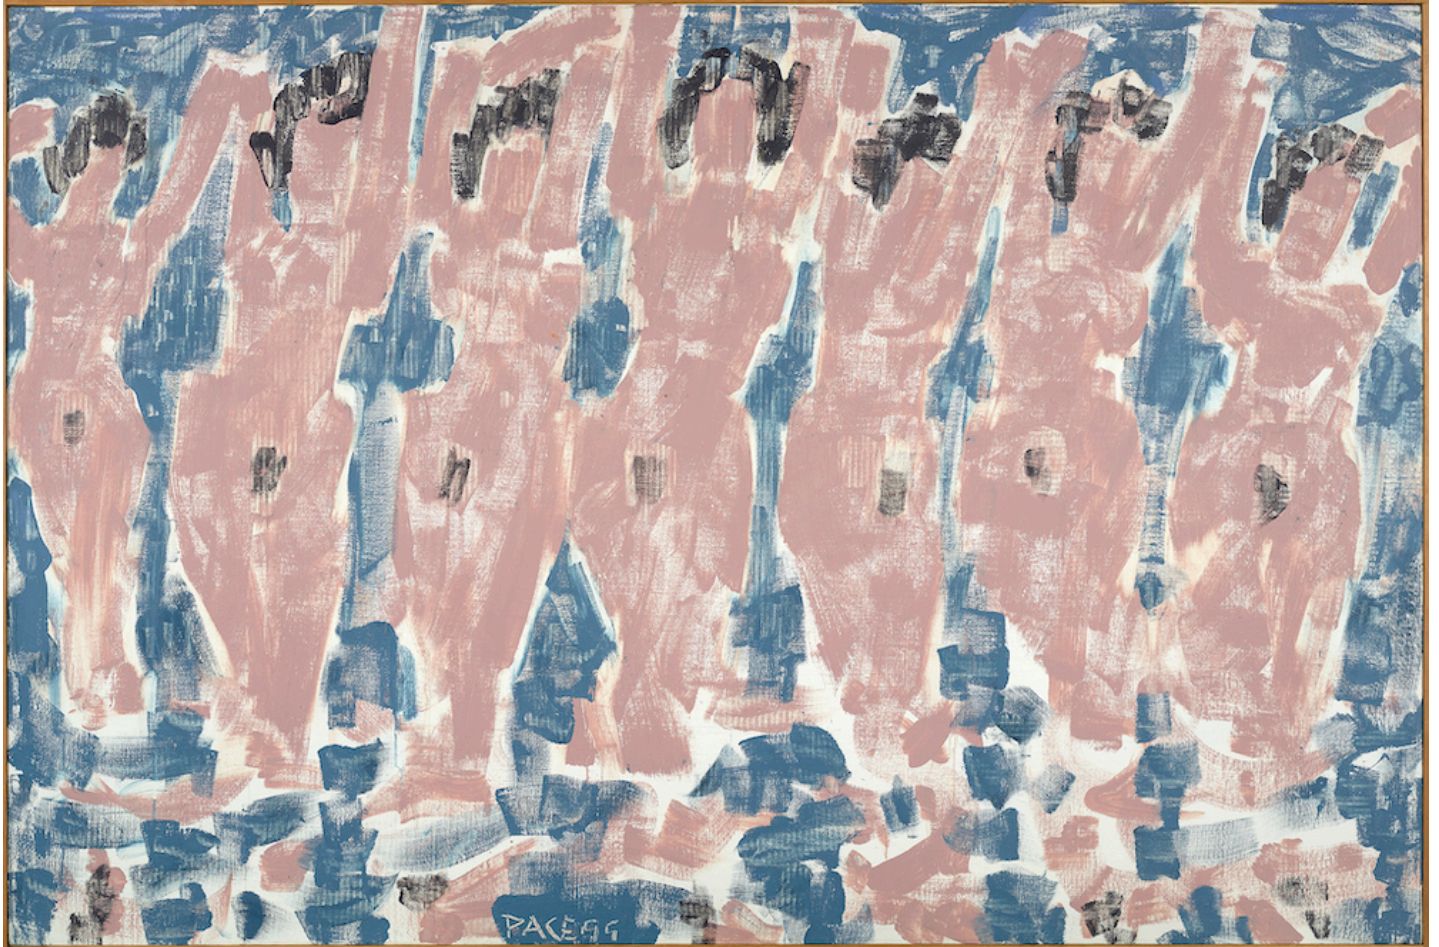

BERRY ■ CAMPBELL

Stephen Pace, *Seven Bathers* | SOLD, 1999
Oil on canvas, 48 x 72 in. (121.9 x 182.9 cm)
PAC-00236