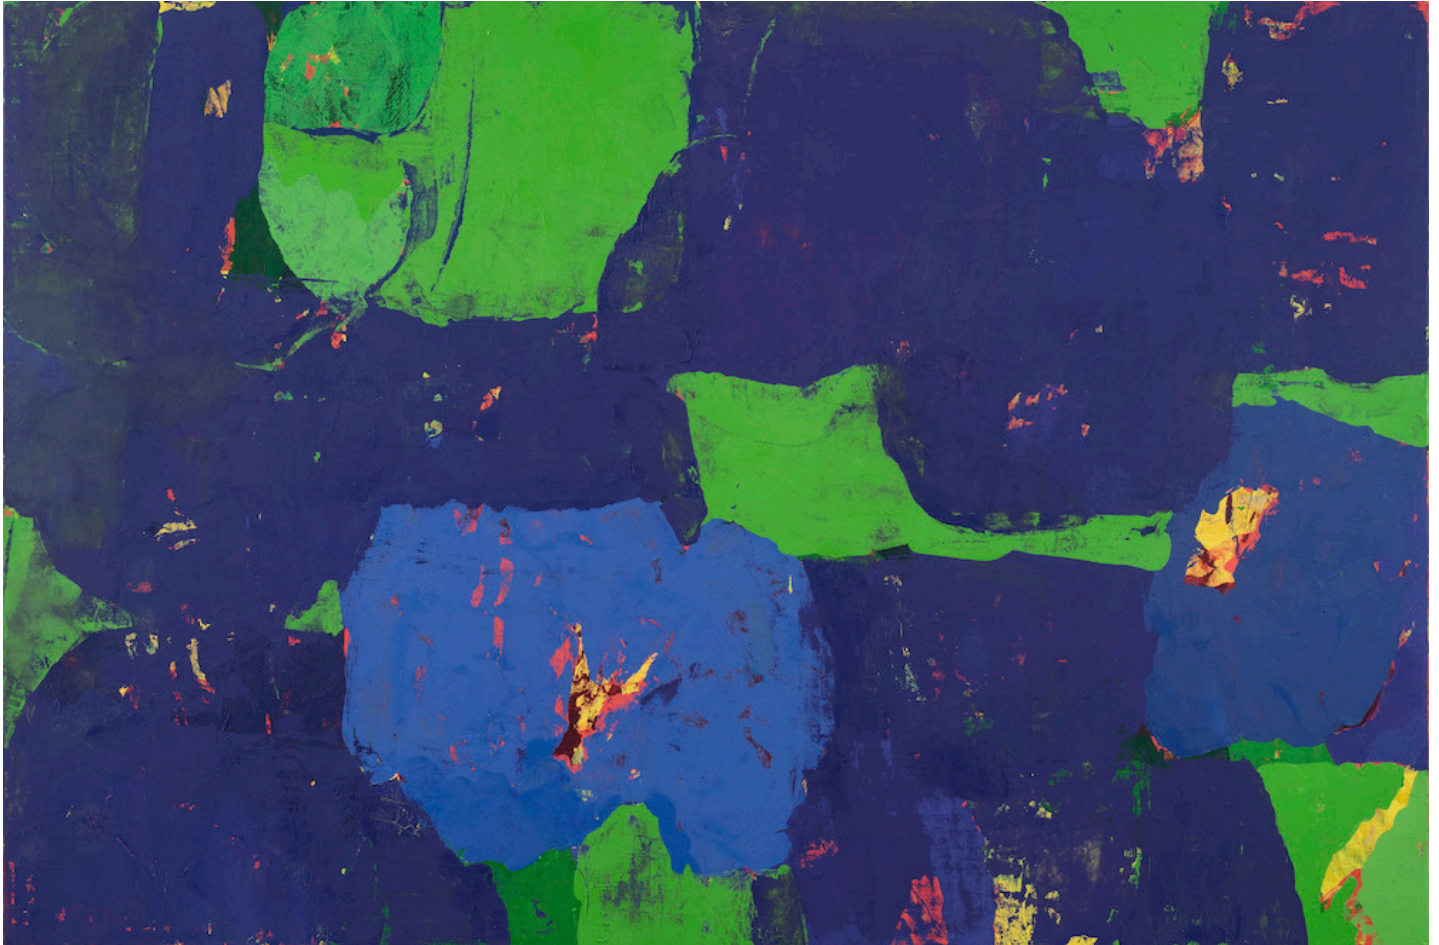

BERRY ■ CAMPBELL

Eric Dever, *July 31st, Franklin Avenue*, 2017
Oil on canvas, 48 x 72 in. (121.9 x 182.9 cm)
DEV-00117