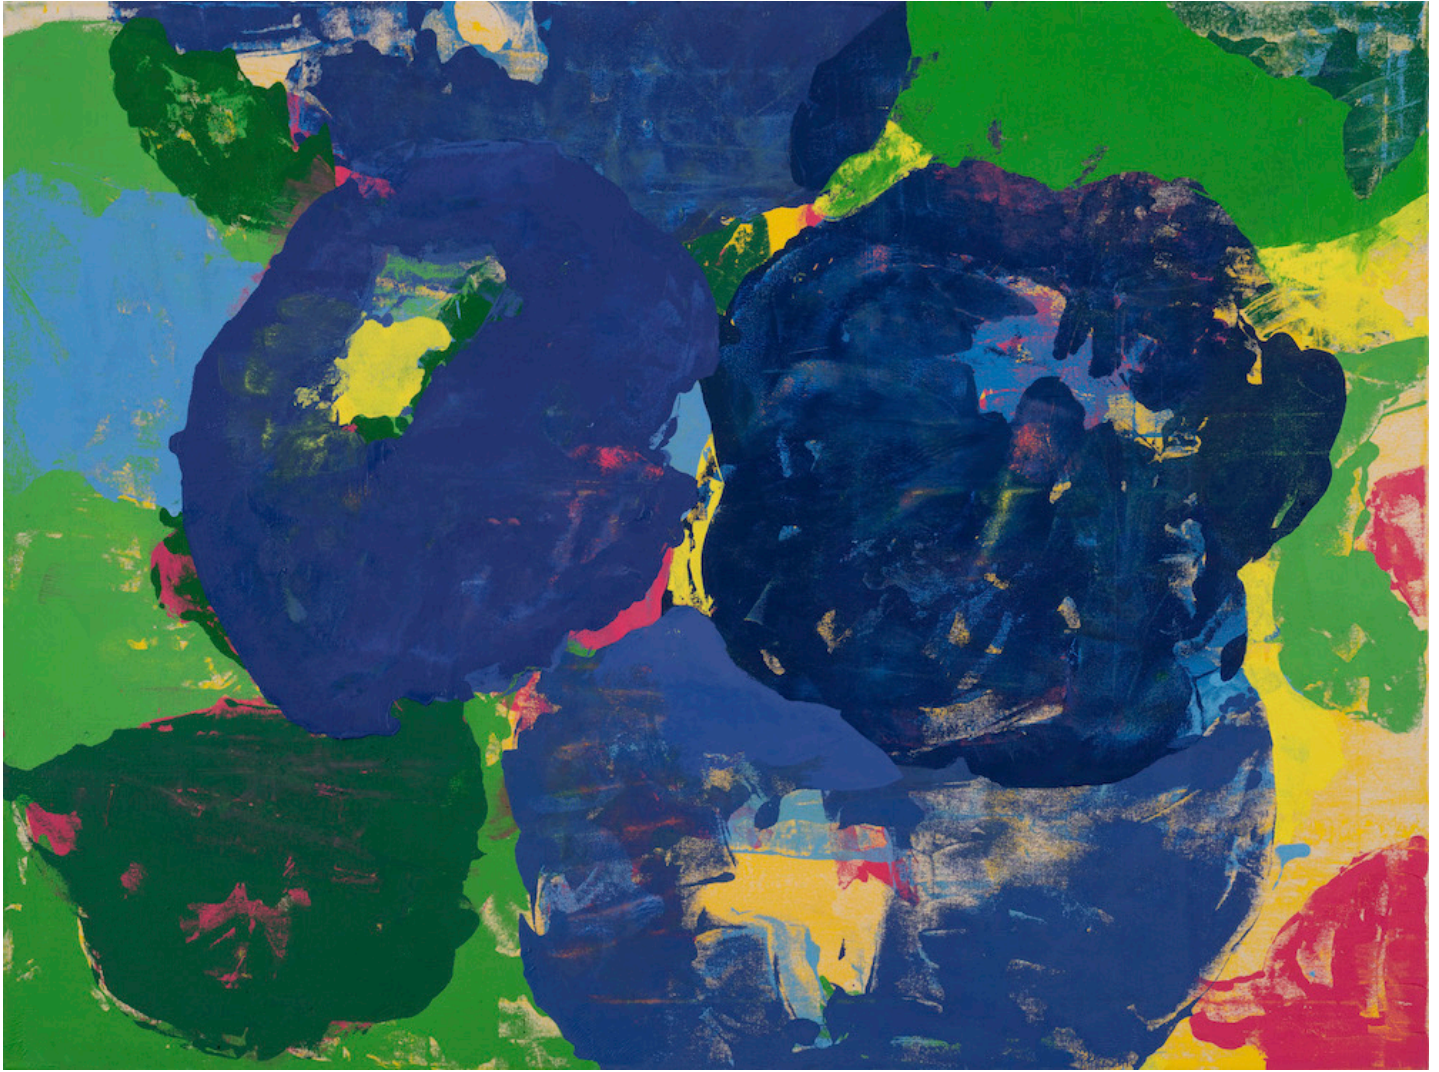

BERRY ■ CAMPBELL

Eric Dever, *July 2nd, Sherbourne Drive*, 2017
Oil on canvas, 36 x 48 in. (91.4 x 121.9 cm)
DEV-00116