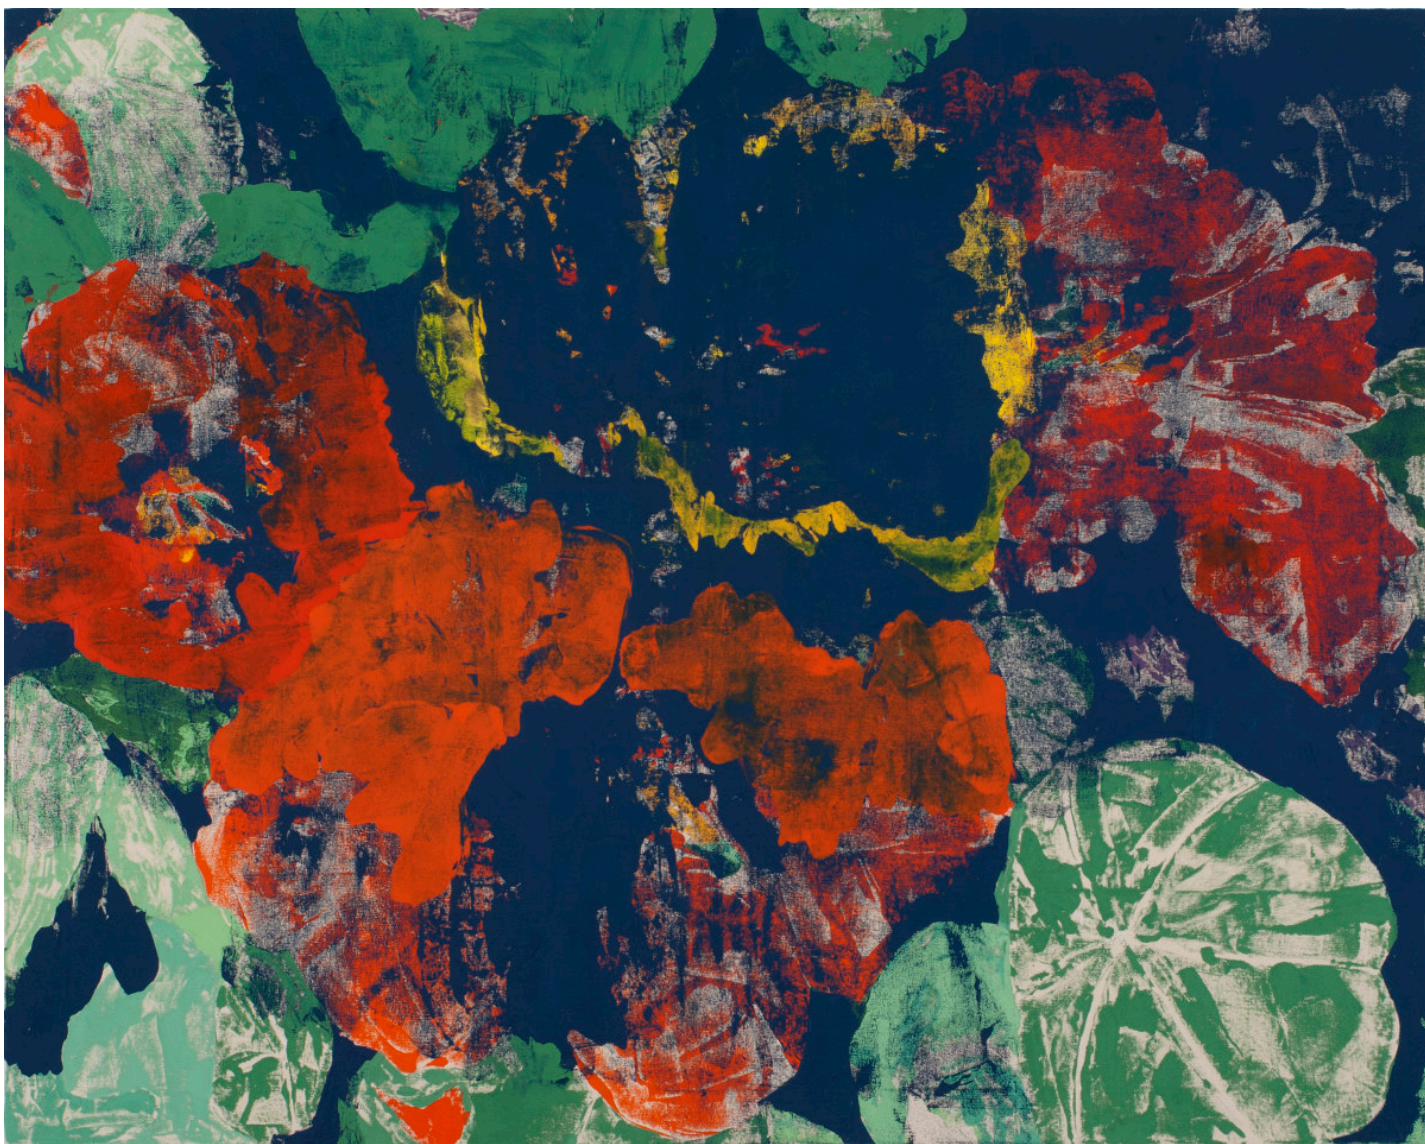

BERRY ■ CAMPBELL

Eric Dever, *November 9th*, 2016
Oil on canvas, 48 x 60 in. (121.9 x 152.4 cm)
DEV-00076