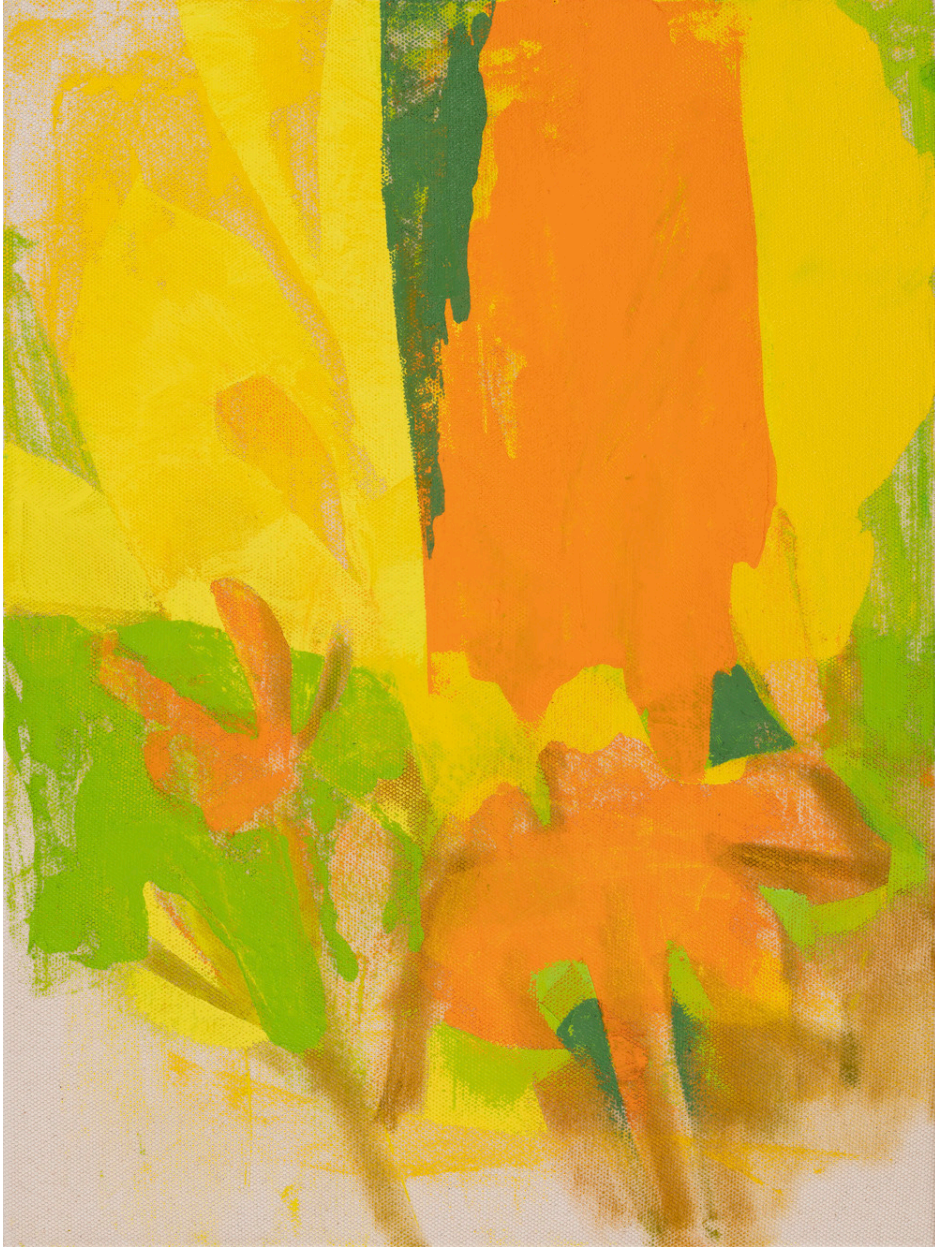

BERRY ■ CAMPBELL

Eric Dever, *July 10th, Soleil*, 2018
Oil on canvas, 24 x 18 in. (61 x 45.7 cm)
DEV-00109