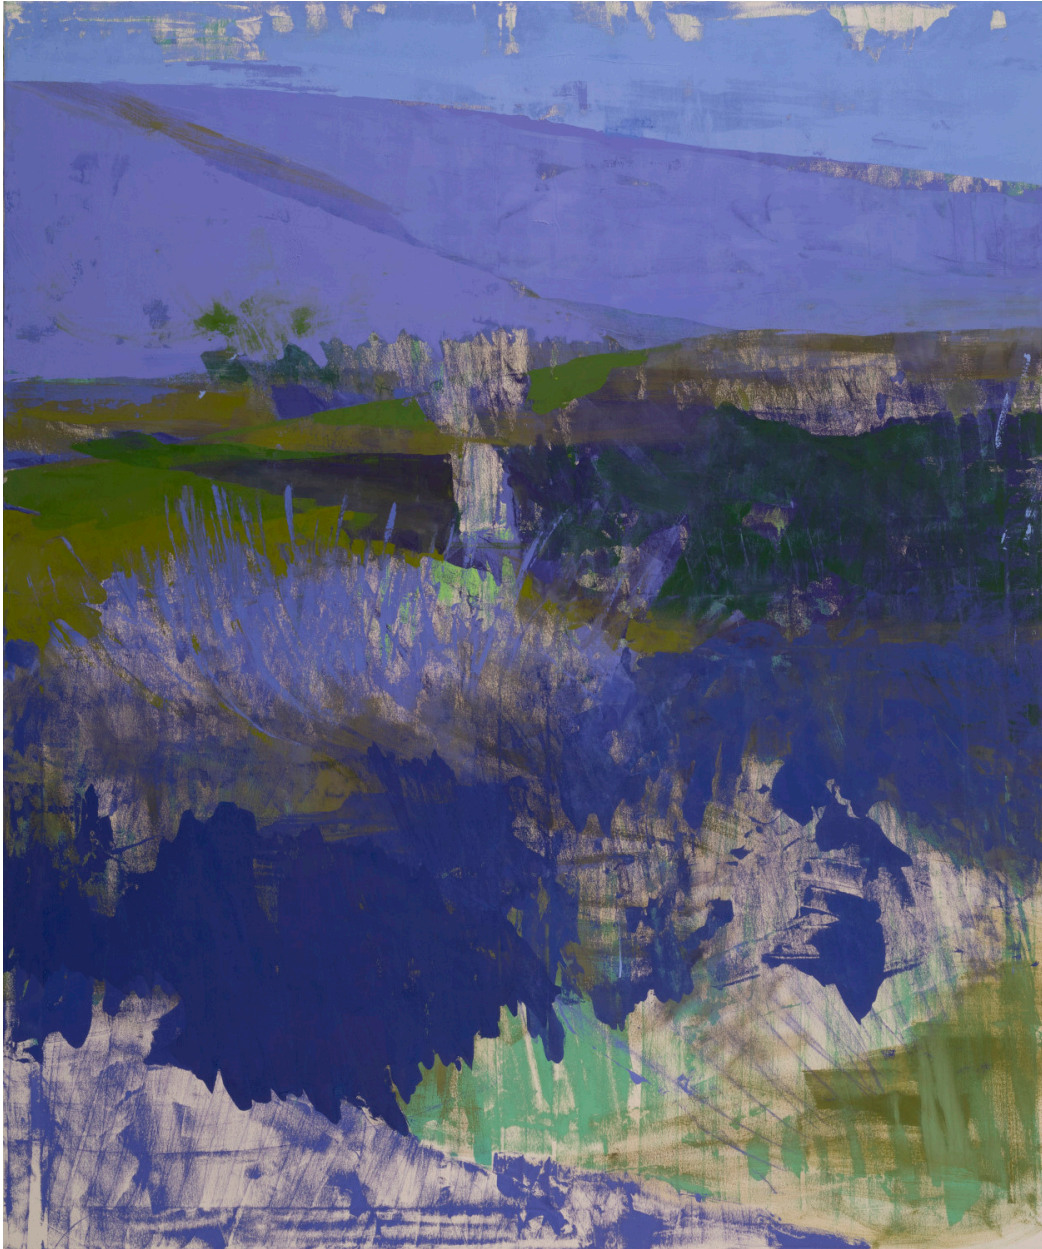

BERRY ■ CAMPBELL

Eric Dever, *July 16th, Lavender Pilgrimage*, 2018
Oil on canvas, 72 x 60 in. (182.9 x 152.4 cm)
DEV-00107