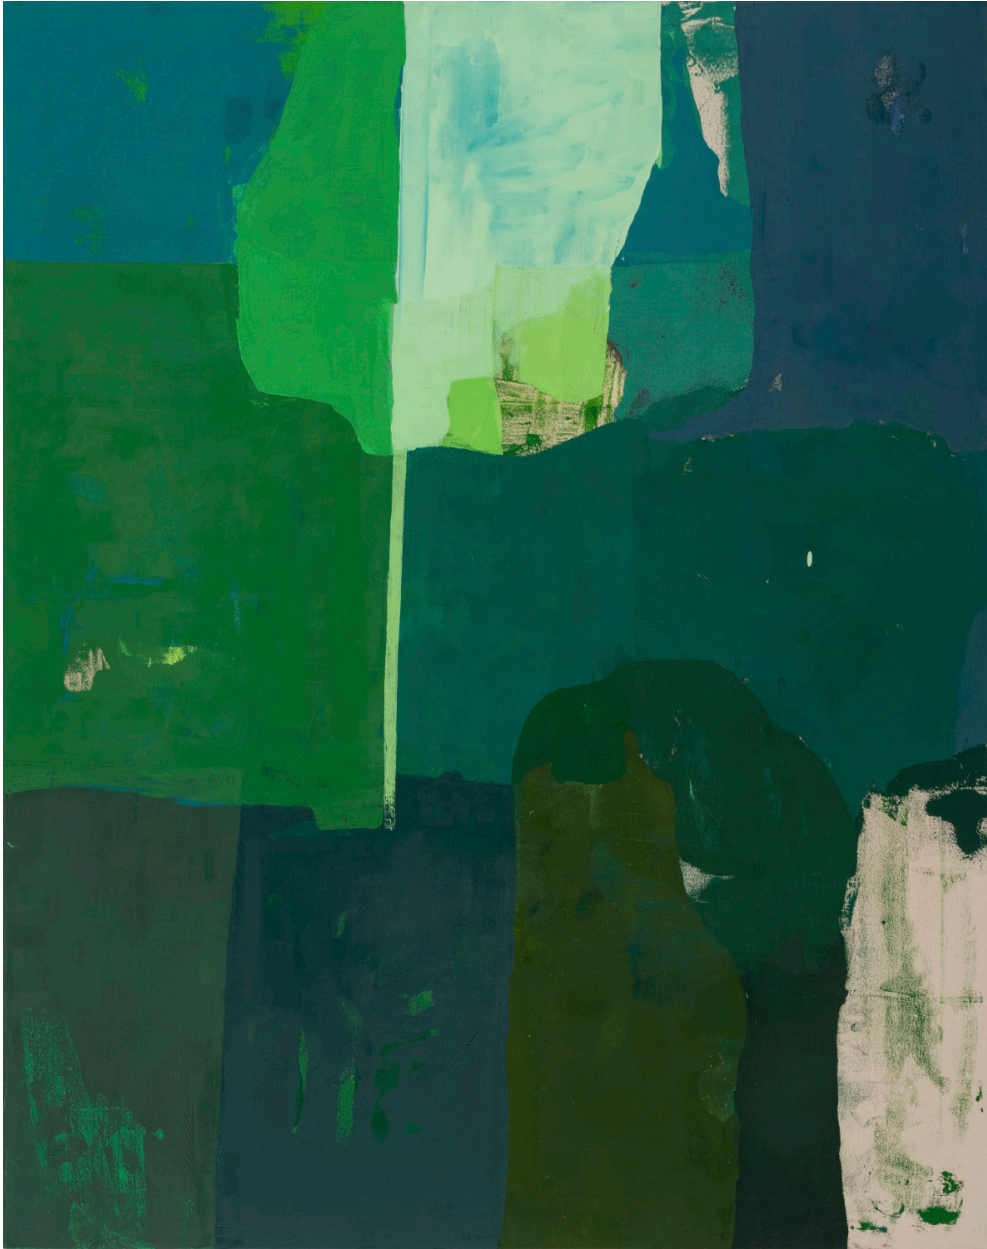

# BERRY ■ CAMPBELL

Eric Dever, *May 25th, The Jade Buddha*, 2018  
Oil on canvas, 60 x 48 in. (152.4 x 121.9 cm)  
DEV-00106