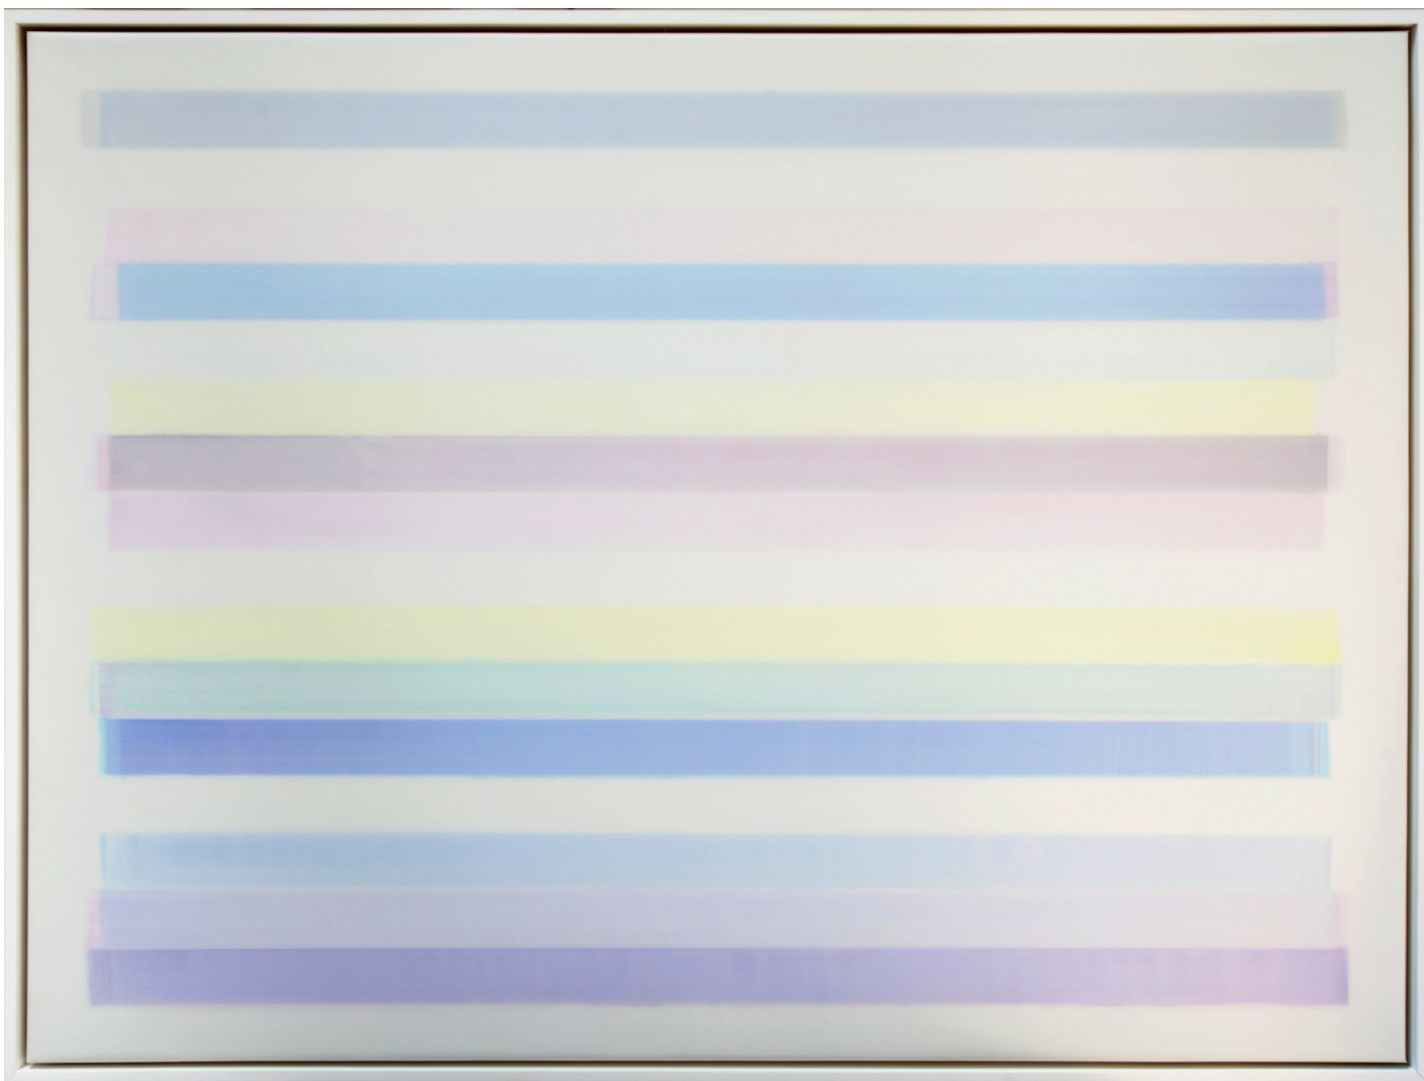

BERRY ■ CAMPBELL

Mike Solomon, *Native Shore #6* | SOLD, 2018
Acrylic on polyester films on panel, 36 x 48 in. (91.4 x 121.9 cm)
MSOL-00076