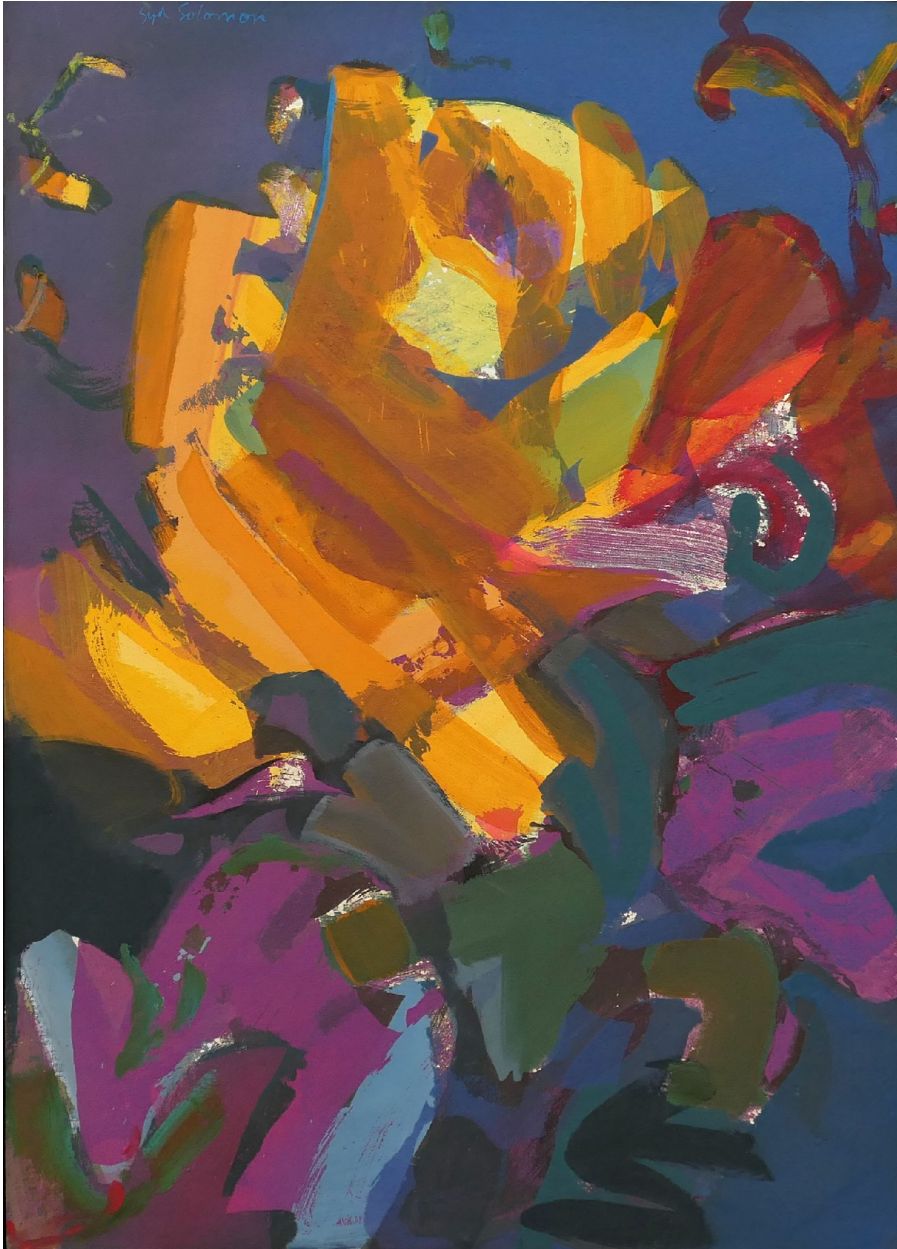

BERRY ■ CAMPBELL

Syd Solomon, *Yellowrole* | SOLD, 1978
Acrylic and aerosol enamel on canvas board, 43 1/2 x 31
1/4 in. (110.5 x 79.4 cm)
SOL-00161