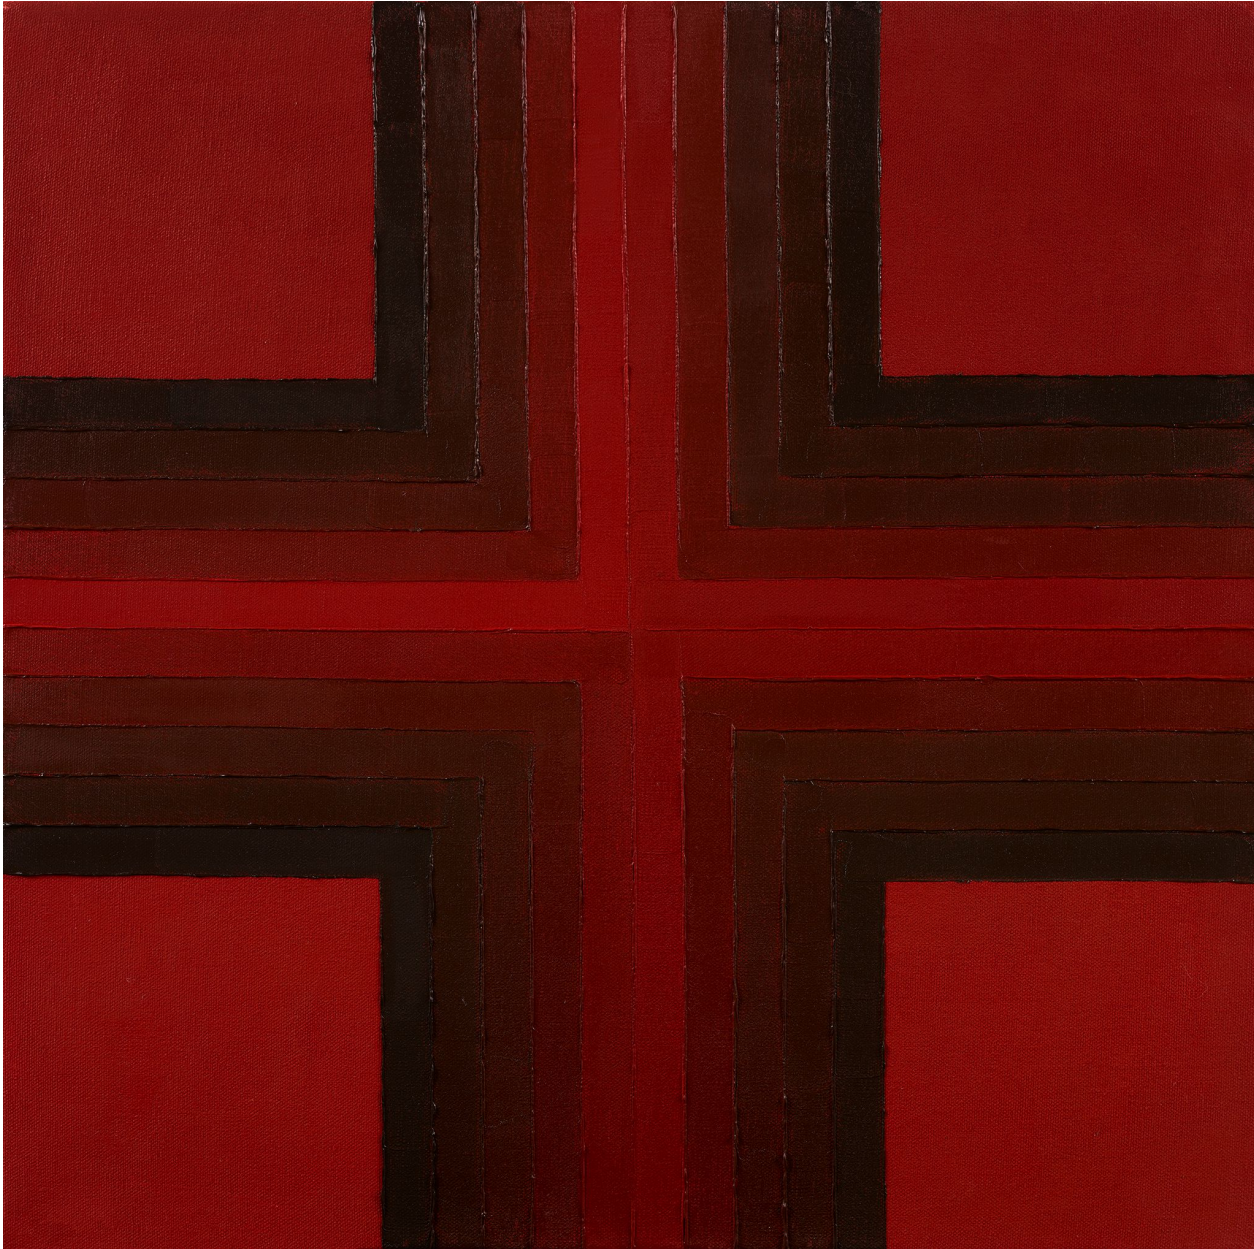

# BERRY ■ CAMPBELL

Eric Dever, *NSIB 2*, 2012  
Oil on canvas, 20 x 20 in. (50.8 x 50.8 cm)  
DEV-00069