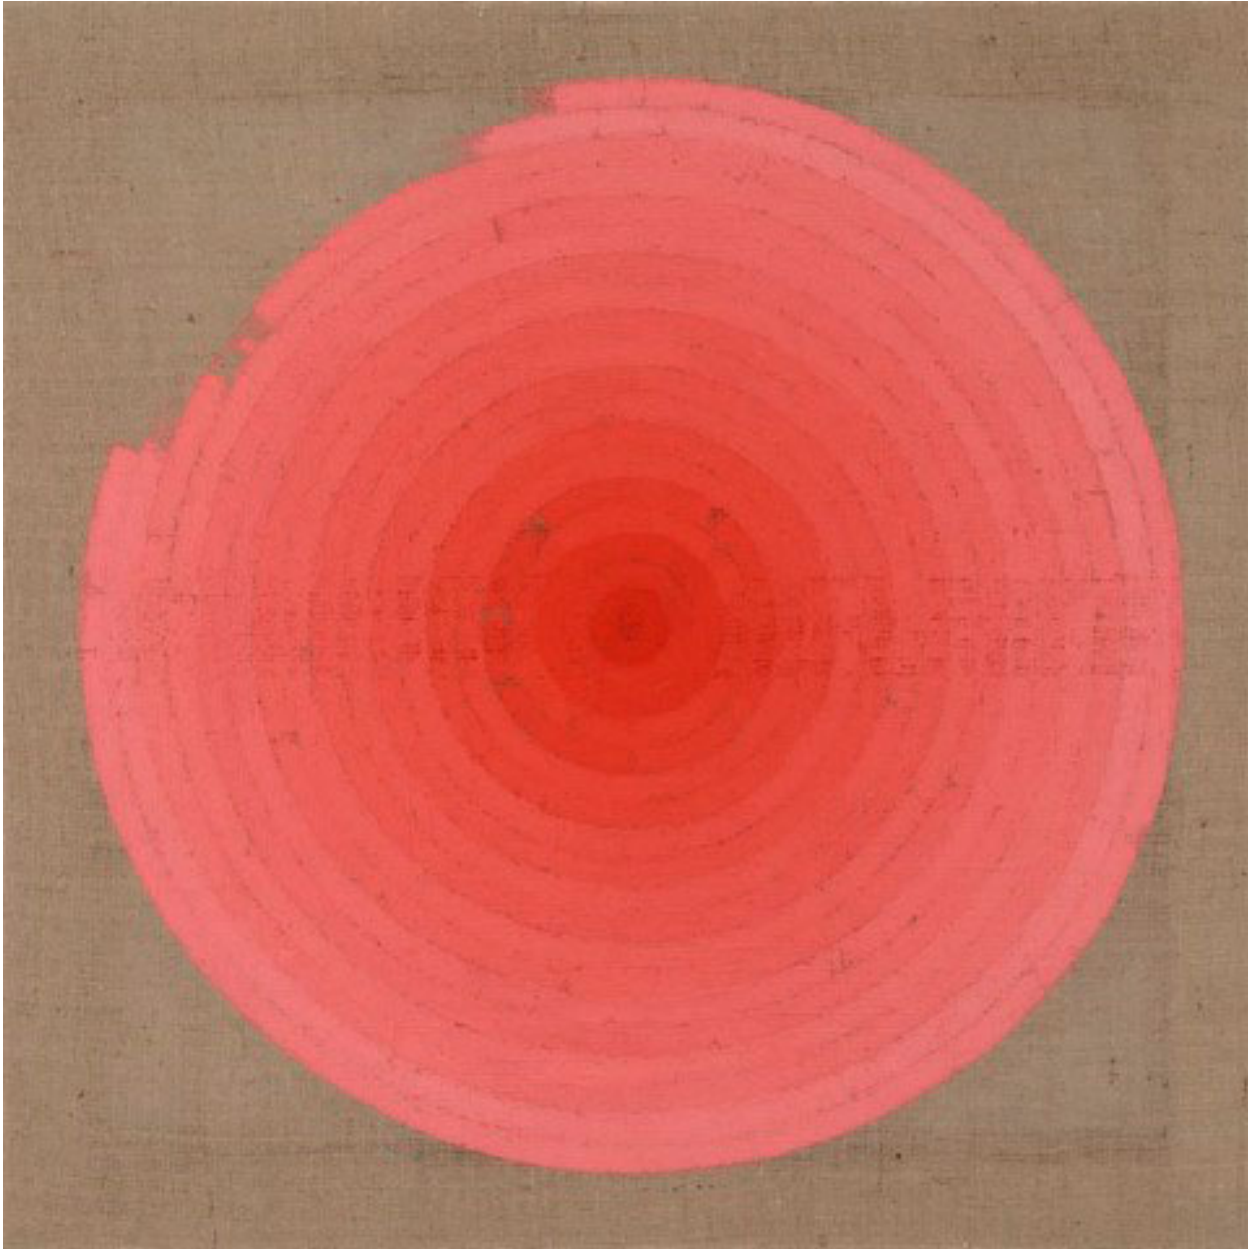

# BERRY ■ CAMPBELL

Eric Dever, *NSTW 6 / SOLD*, 2014  
Oil on burlap, 36 x 36 in. (91.4 x 91.4 cm)  
DEV-00055