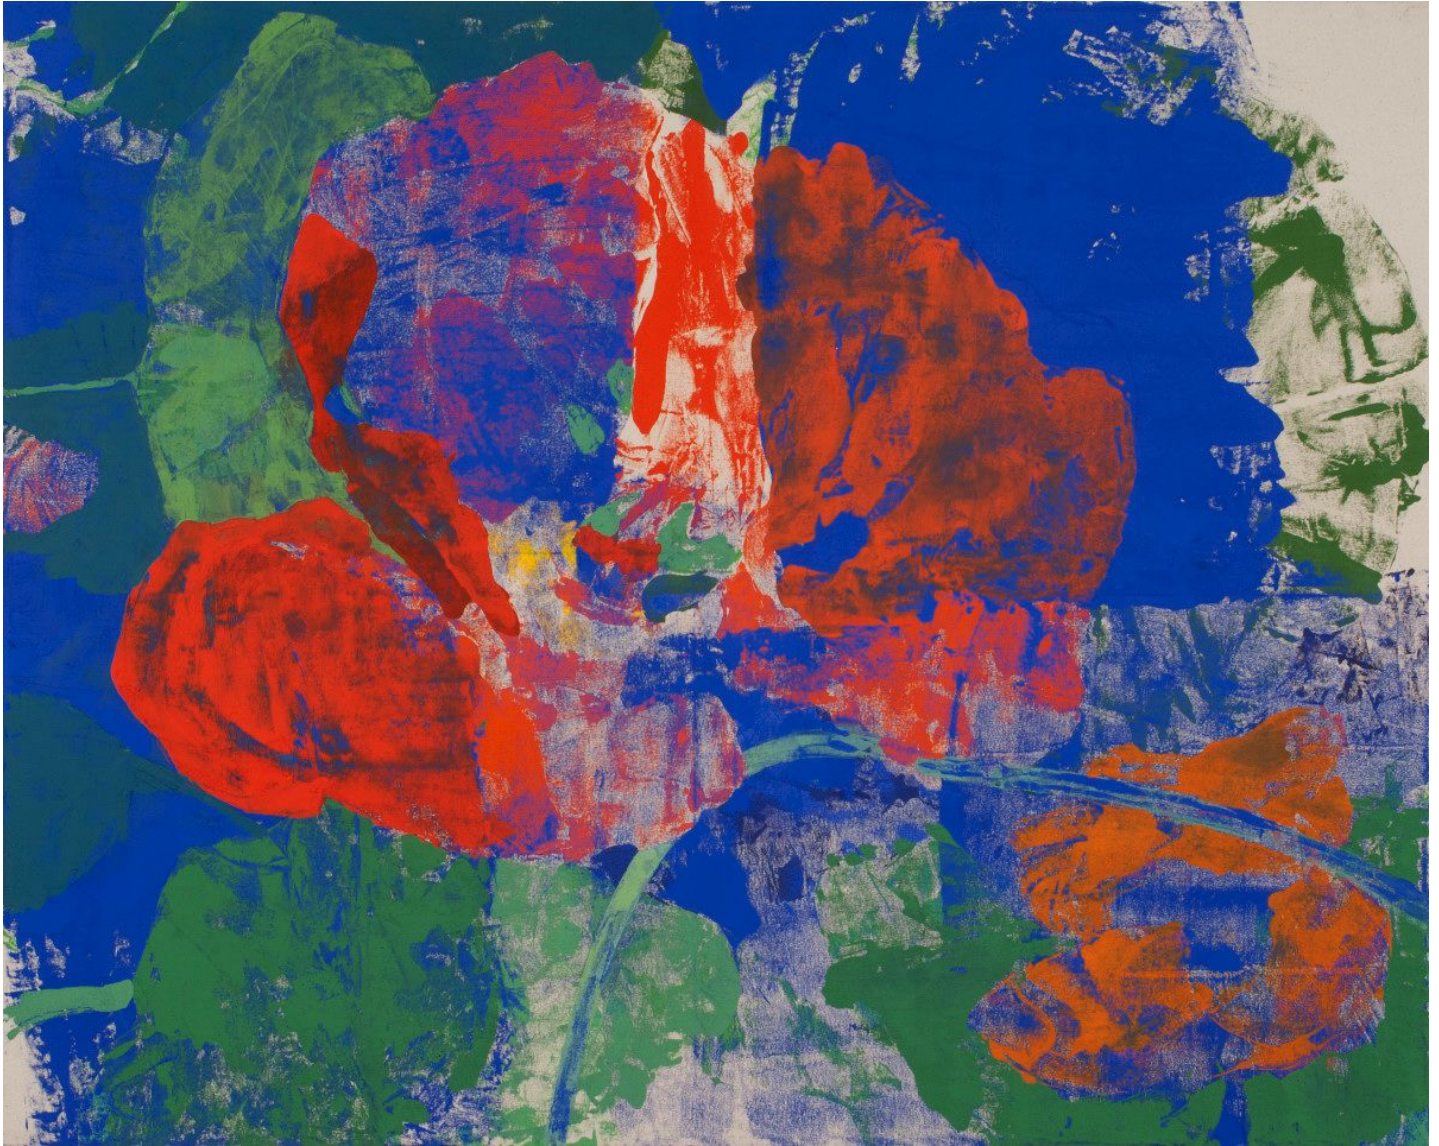

BERRY ■ CAMPBELL

Eric Dever, *July 22nd*, 2016
Oil on canvas, 48 x 60 in. (121.9 x 152.4 cm)
DEV-00092