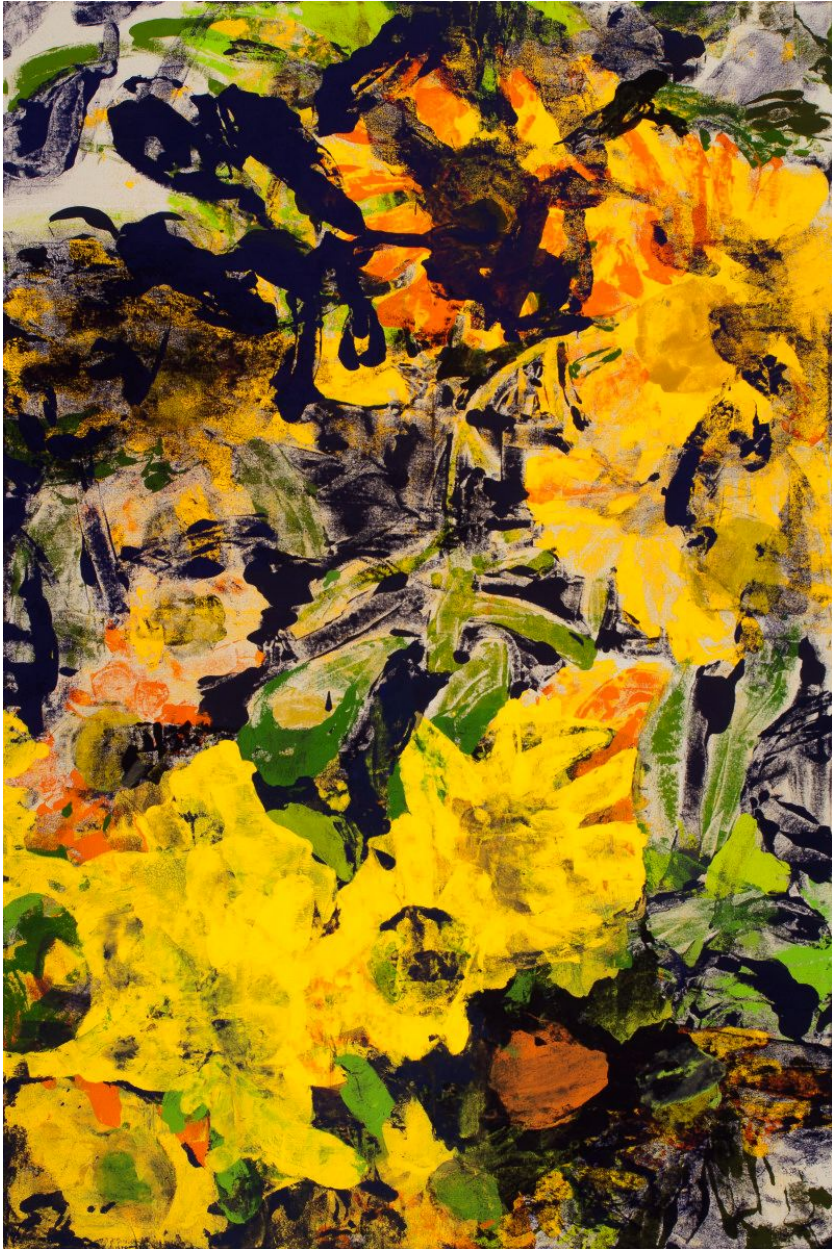

BERRY ■ CAMPBELL

Eric Dever, *August 13th*, 2016
Oil on canvas, 72 x 48 in. (182.9 x 121.9 cm)
DEV-00077