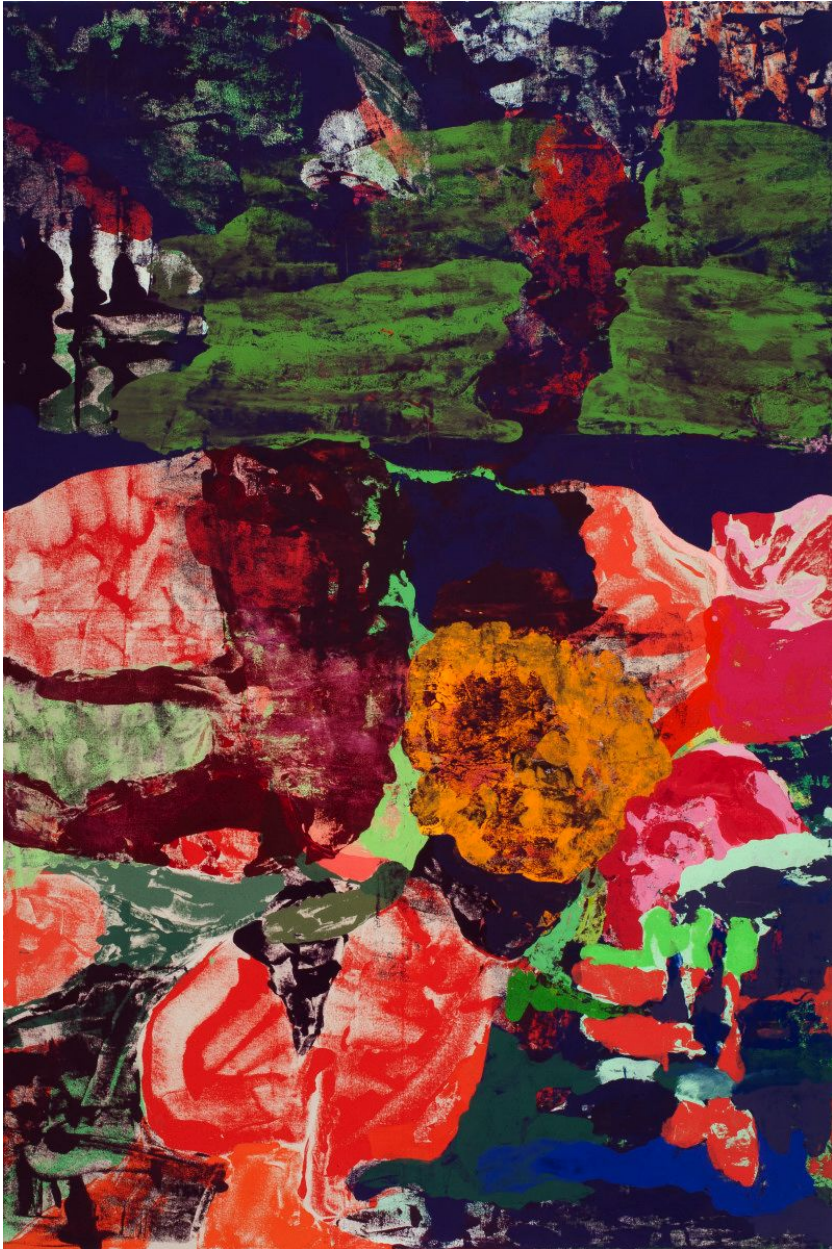

BERRY ■ CAMPBELL

Eric Dever, *August 5th*, 2016
Oil on canvas, 72 x 48 in. (182.9 x 121.9 cm)
DEV-00075