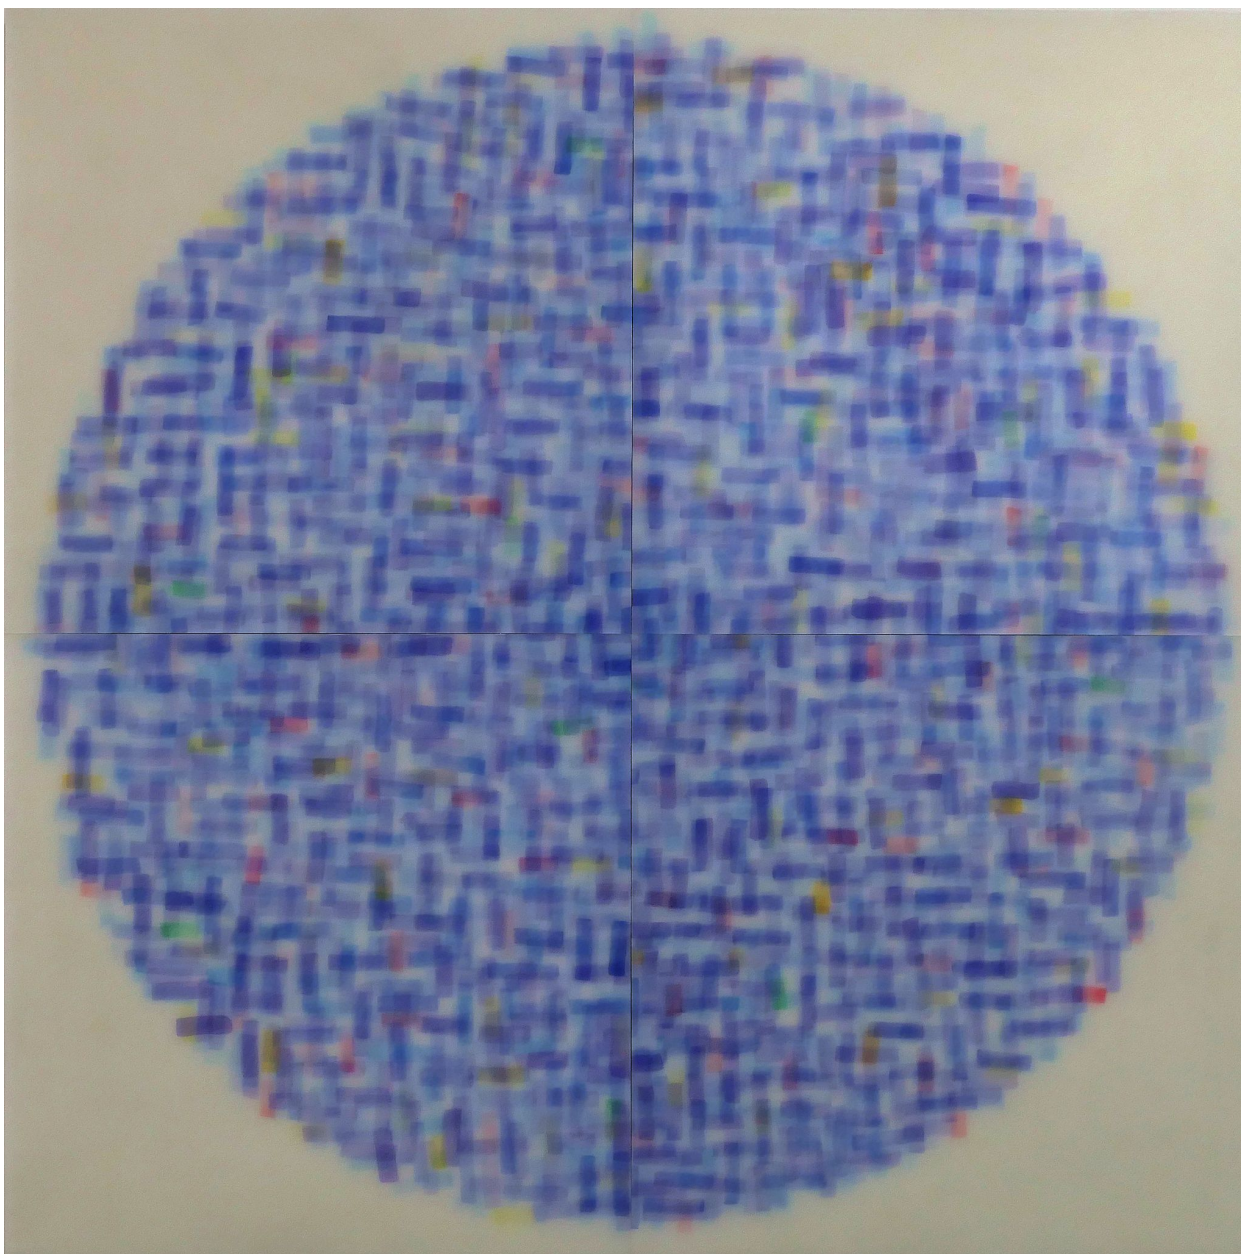

BERRY ■ CAMPBELL

Mike Solomon, *Point* | SOLD, 2017

Watercolor on papers infused in resin on four panels, 70 1/2 x 70 1/2 in. (179.1 x 179.1 cm)

MSOL-00074