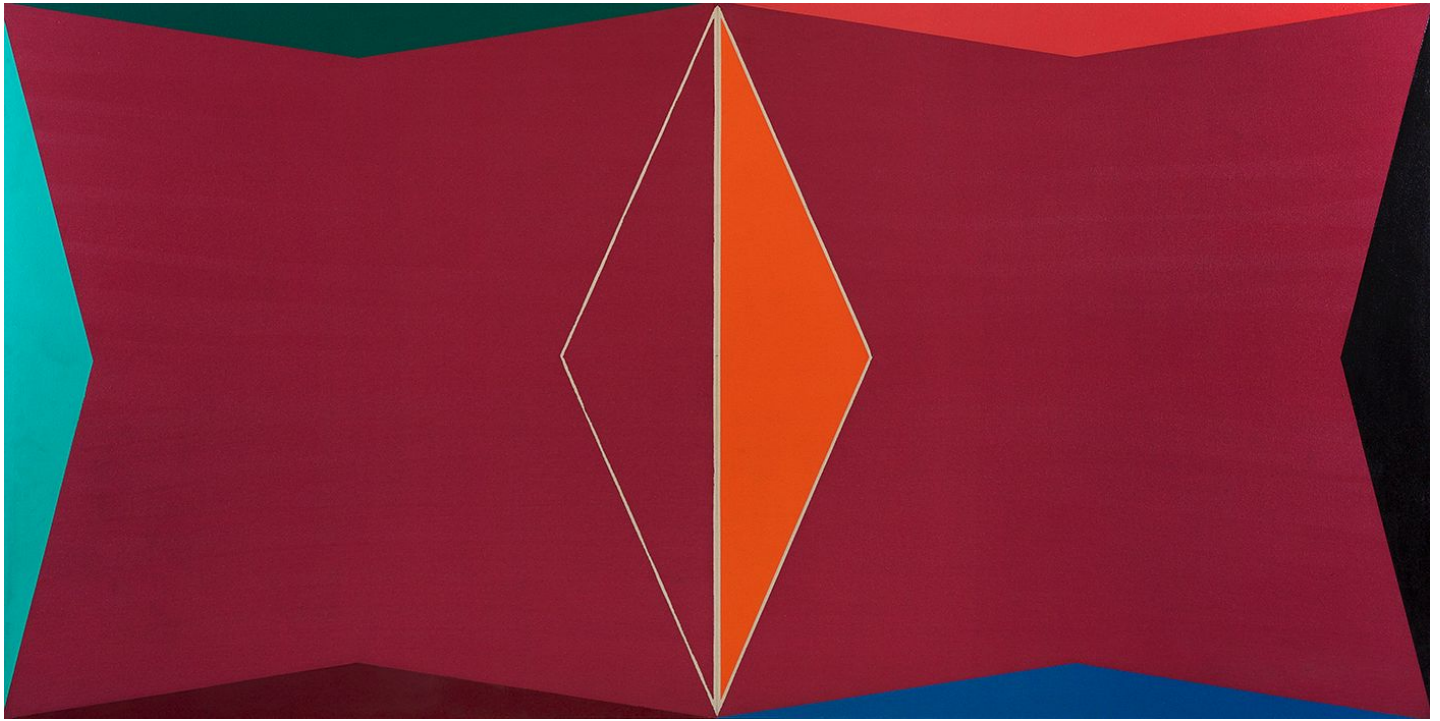

BERRY ■ CAMPBELL

Larry Zox, *Untitled, Double Gemini*, 1969
Acrylic, epoxy on canvas, 50 x 100 in. (127 x 254 cm)
ZOX-00018