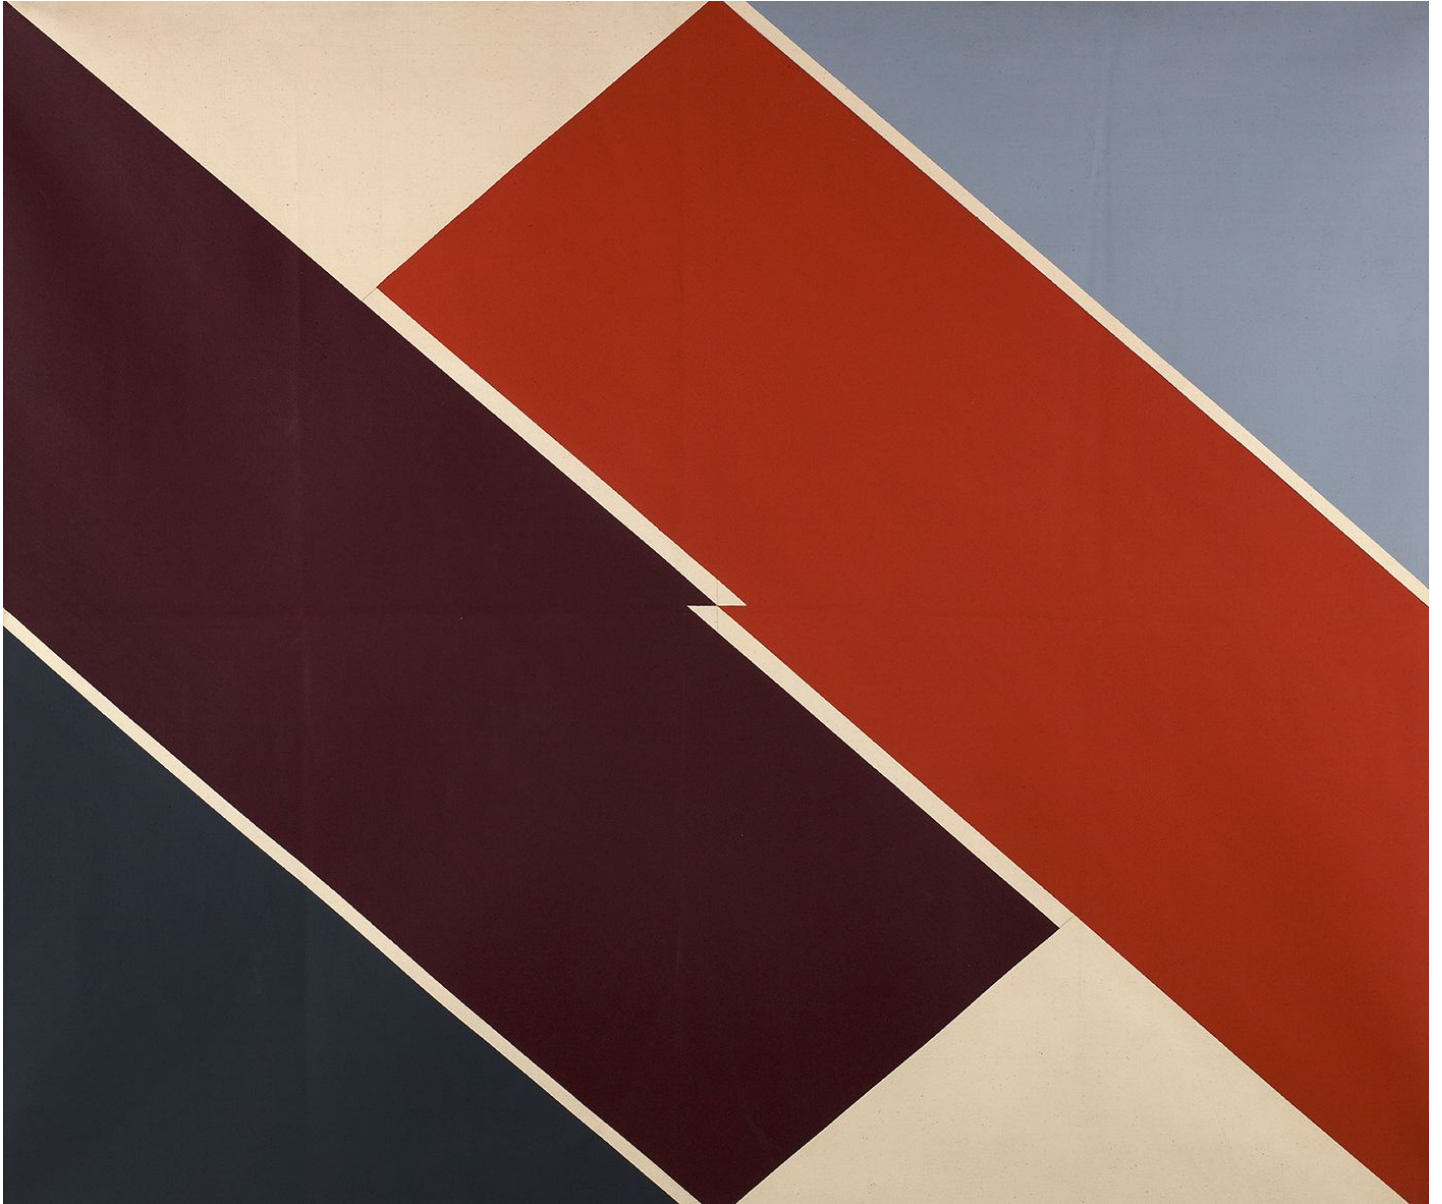

BERRY ■ CAMPBELL

Larry Zox, *Untitled*, 1967-1968
Acrylic on canvas, 60 x 70 in. (152.4 x 177.8 cm)
ZOX-00055