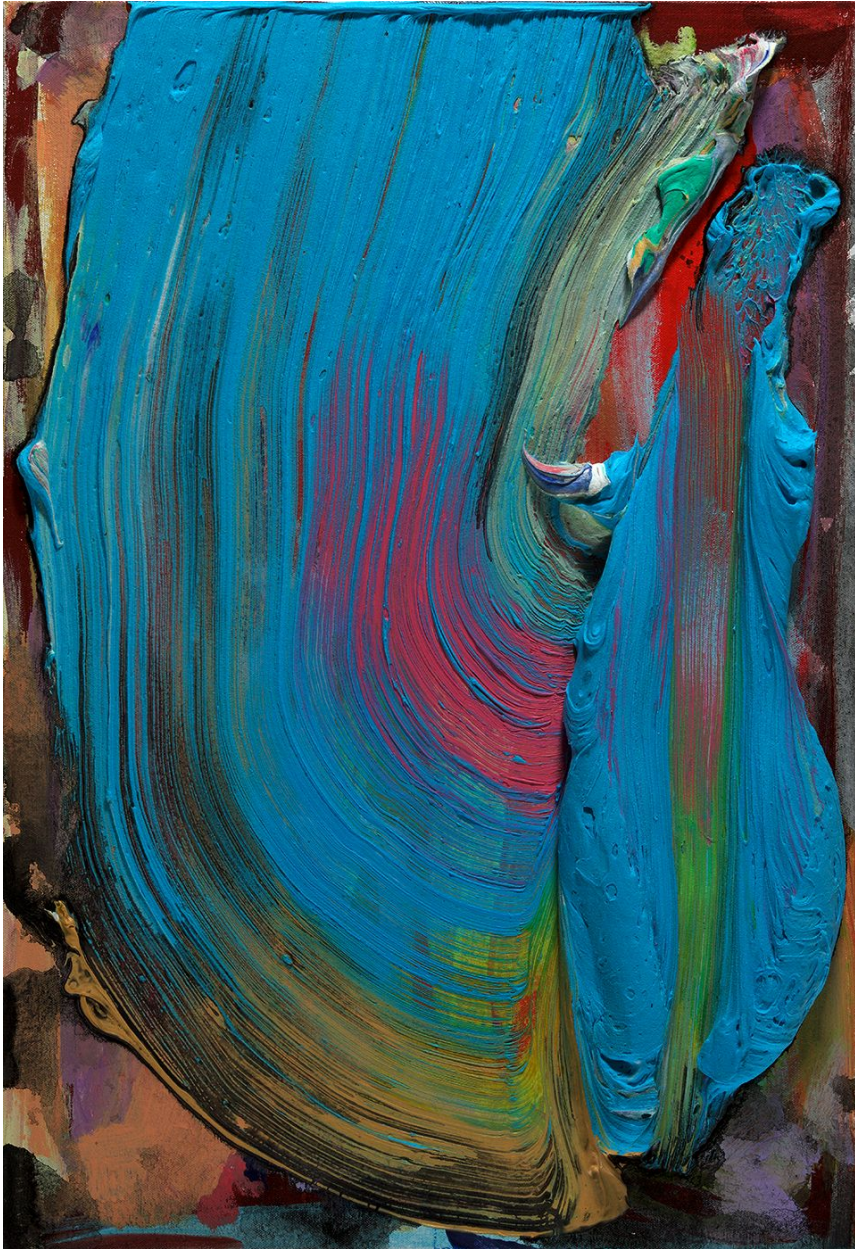

BERRY ■ CAMPBELL

James Walsh, *The Blue Life*, 2016
Acrylic on canvas, 27 1/4 x 19 1/4 in. (69.2 x 48.9 cm)
WAL-00030