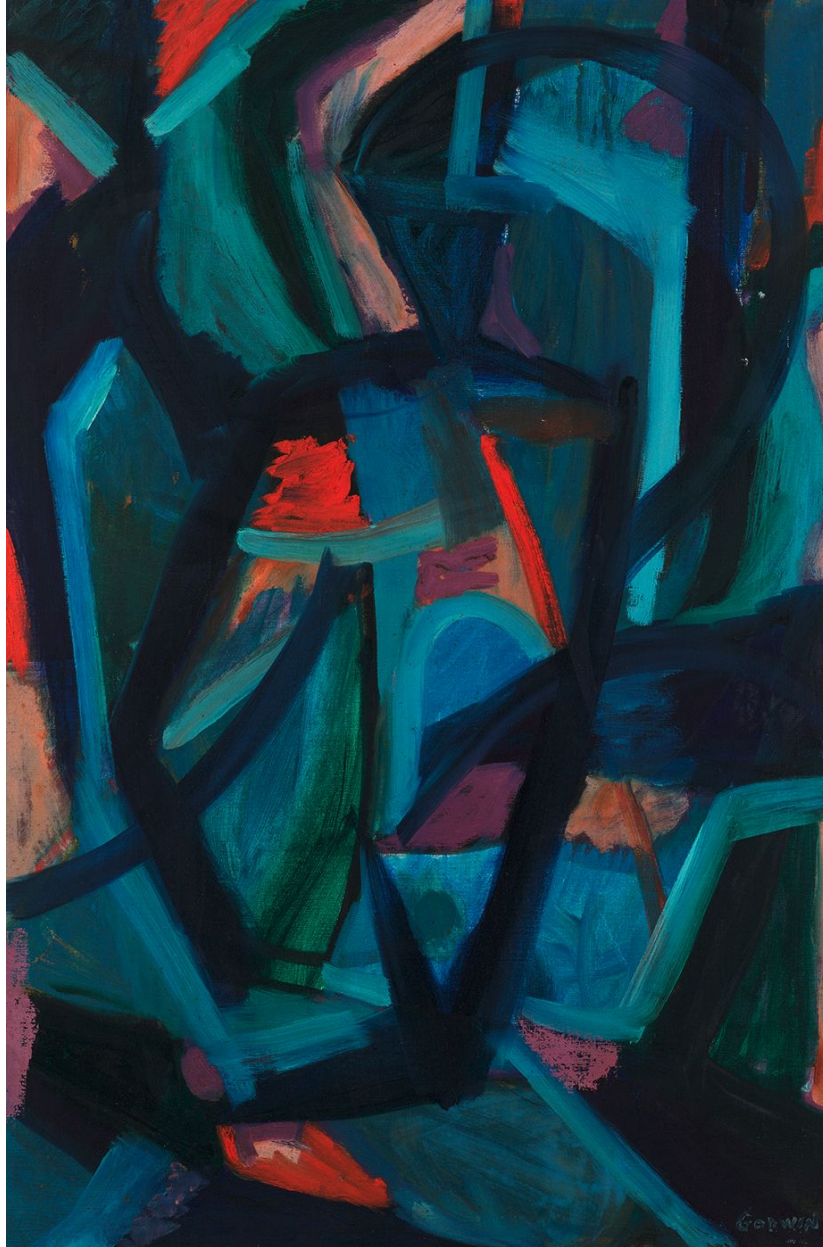

# BERRY ■ CAMPBELL

Judith Godwin, *Blue Figure* | SOLD, c. 1955  
Oil on canvas, 36 x 24 in. (91.4 x 61 cm)  
GOD-00026