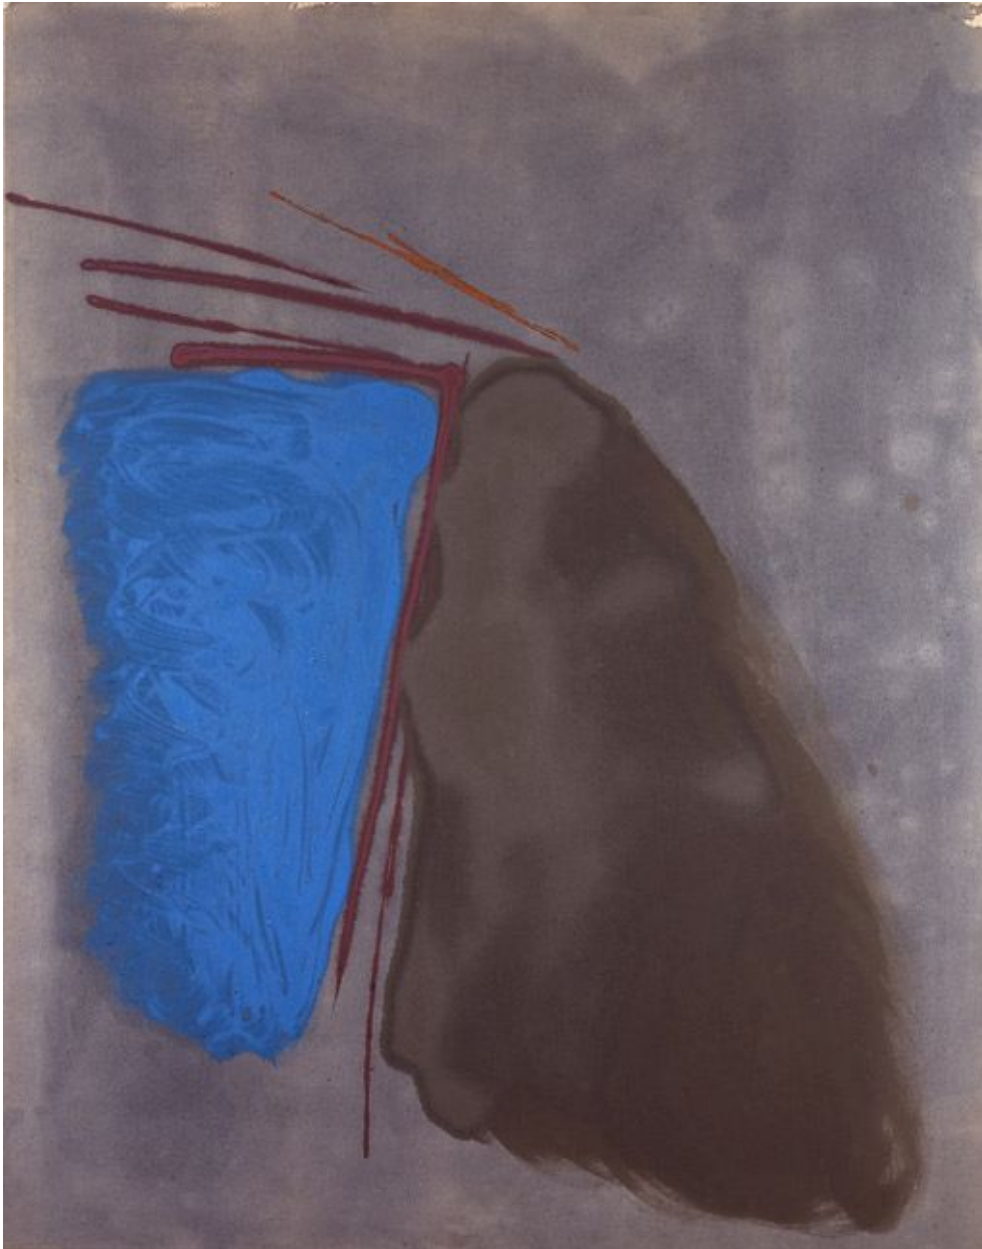

BERRY ■ CAMPBELL

Dan Christensen, *Shona* | *SOLD*, 1980
Acrylic on canvas, 69 1/4 x 55 in. (175.9 x 139.7 cm)
CHR-00208