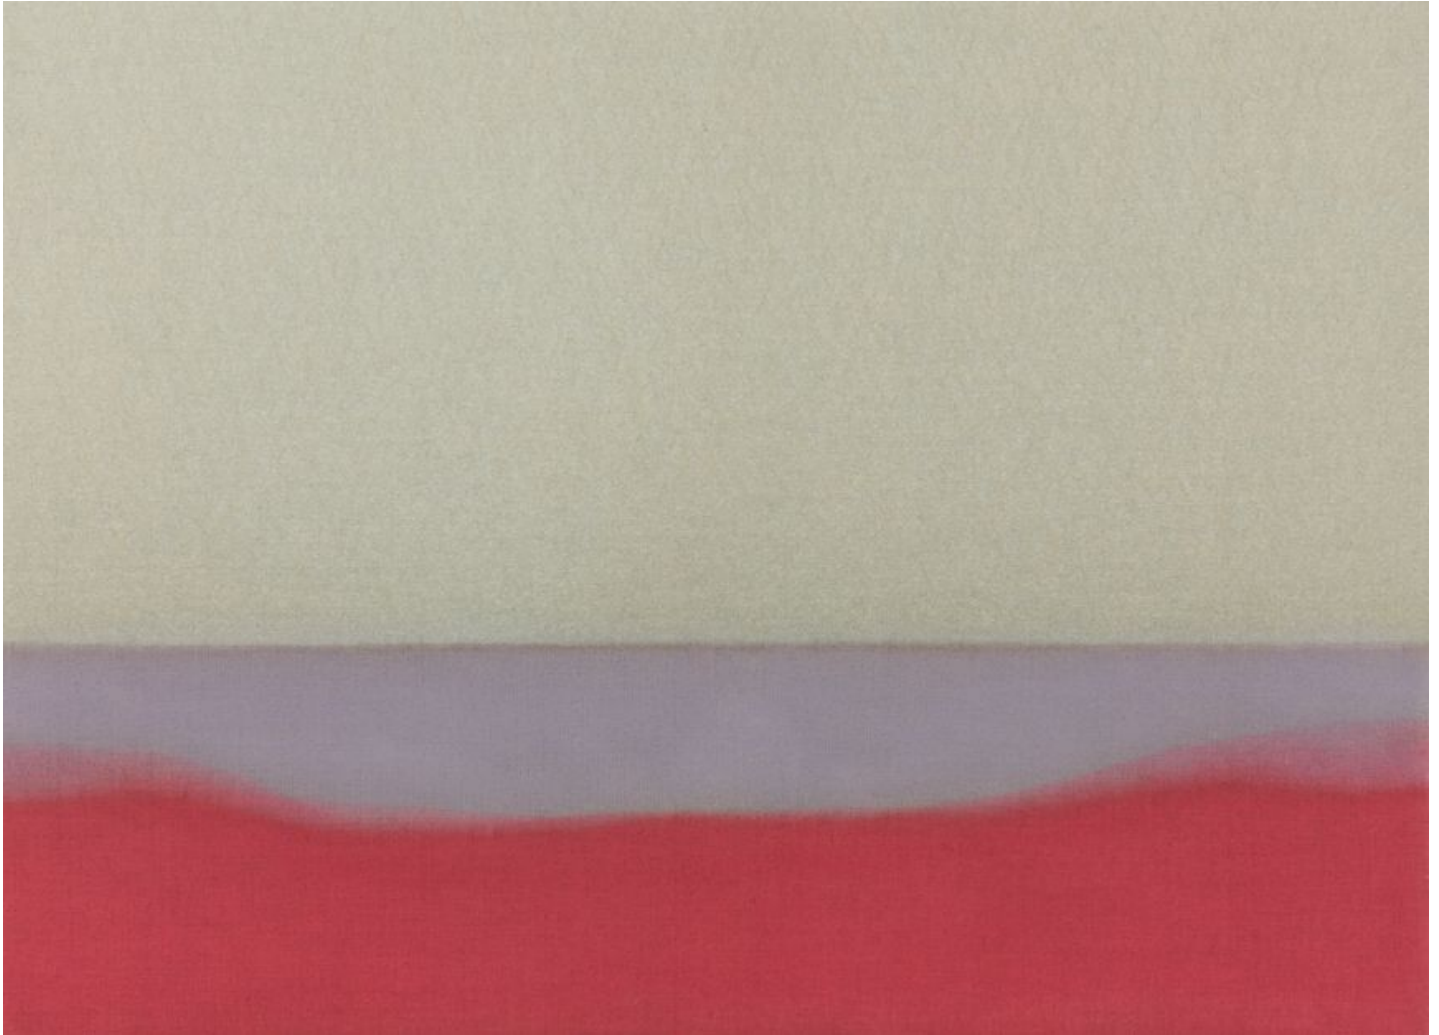

BERRY ■ CAMPBELL

Susan Vecsey, *Untitled (Lavender/Rose)* | SOLD, 2015
Oil on linen, 38 x 52 in. (96.5 x 132.1 cm)
VEC-00086