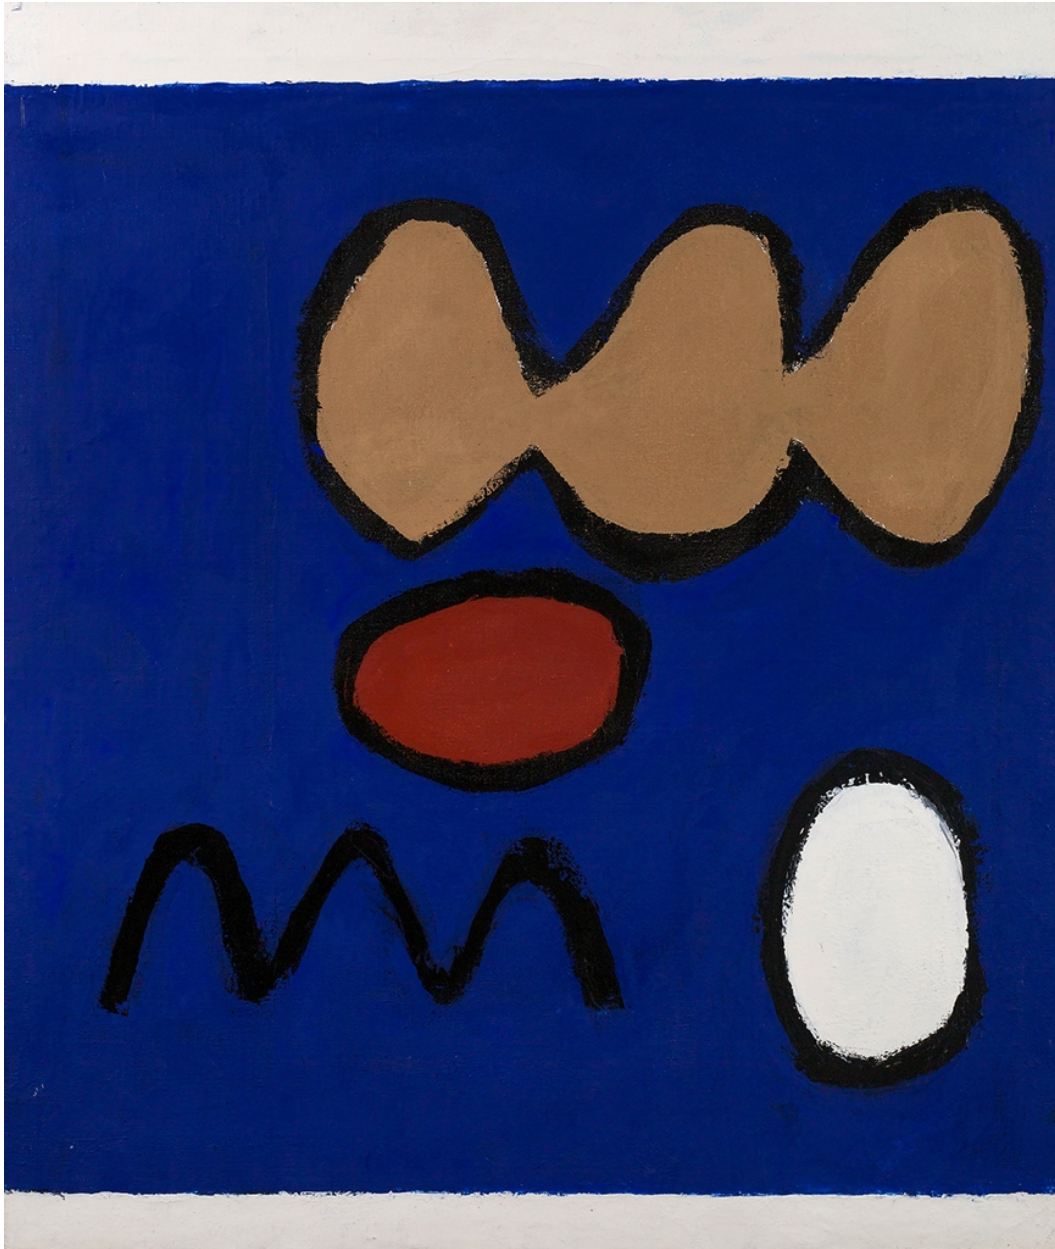

BERRY ■ CAMPBELL

Raymond Hendler, *Sir Grumpy the Starry Night (No. 9)* | SOLD, 1963
Magna on canvas, 33 x 27 in. (83.8 x 68.6 cm)
HEN-00005