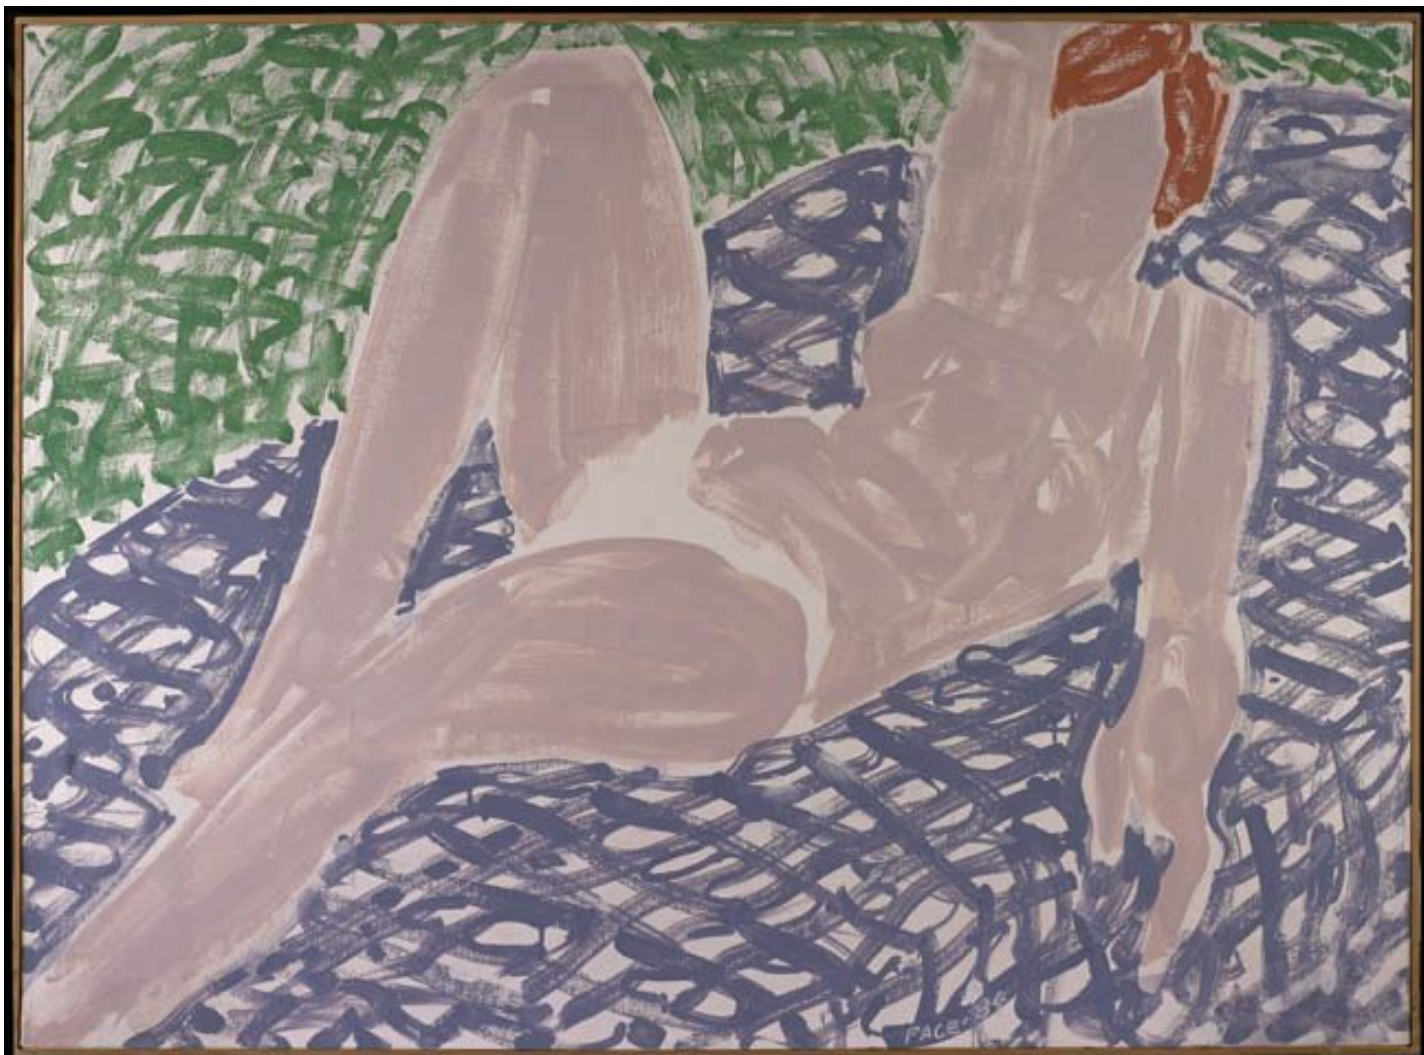

# BERRY ■ CAMPBELL

Stephen Pace, *White Bikini, Mauve Spread (84-05)*, 1984  
Oil on canvas, 34 x 46 in. (86.4 x 116.8 cm)  
PAC-00089