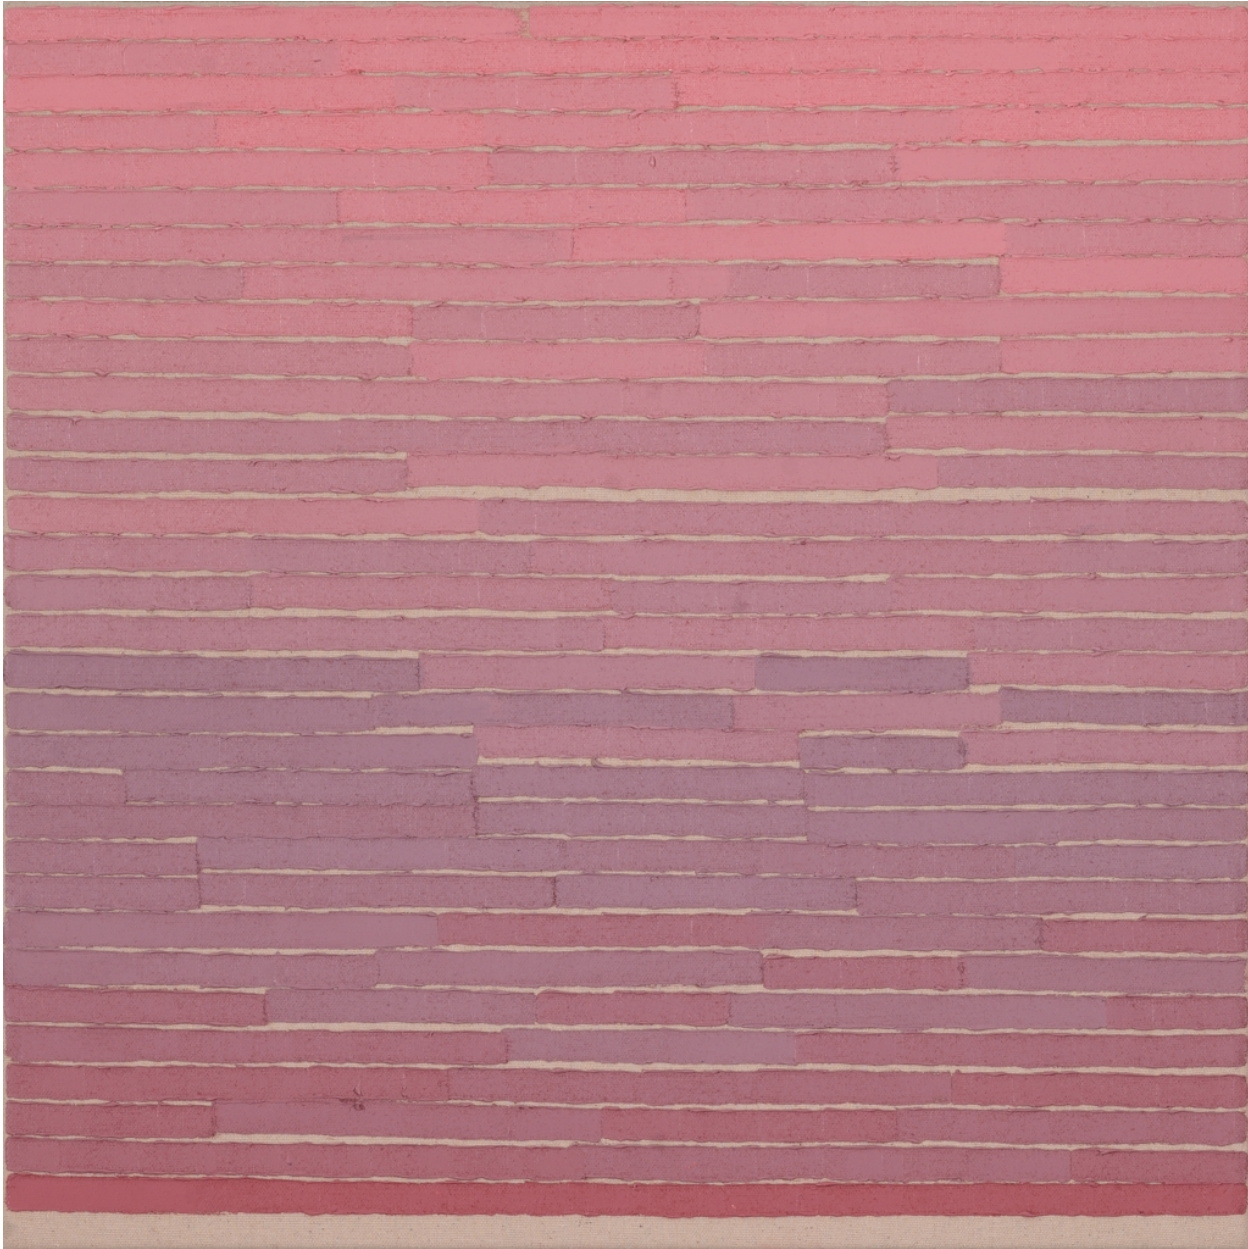

BERRY ■ CAMPBELL

Eric Dever, *NSIBTW 33*, 2014
Oil on canvas, 20 x 20 in. (50.8 x 50.8 cm)
DEV-00012