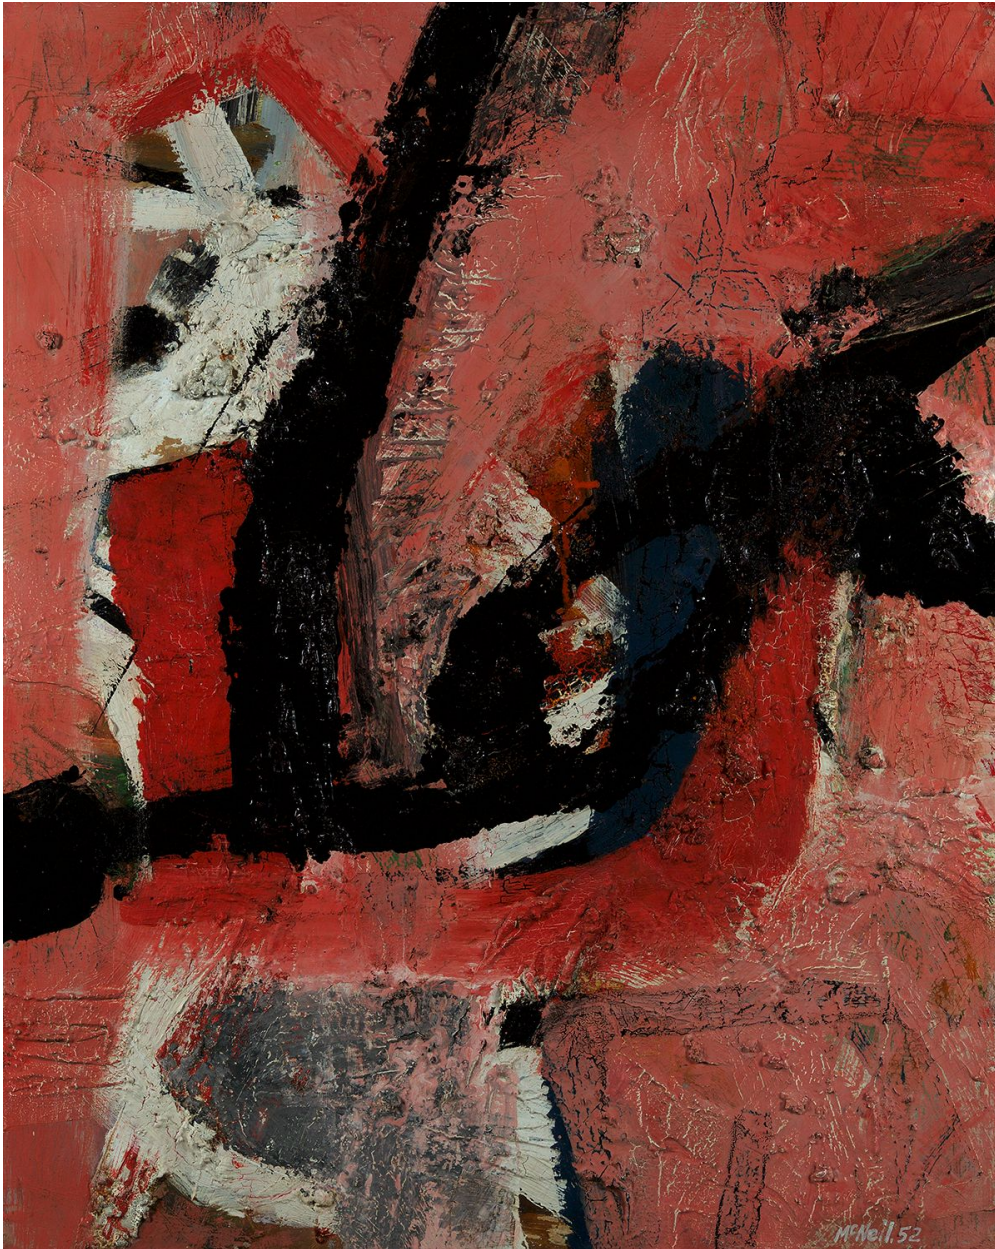

BERRY ■ CAMPBELL

George McNeil, *Rose and Black Configuration* | SOLD
Oil on board, 30 x 24 in. (76.2 x 61 cm)
MCN-00001