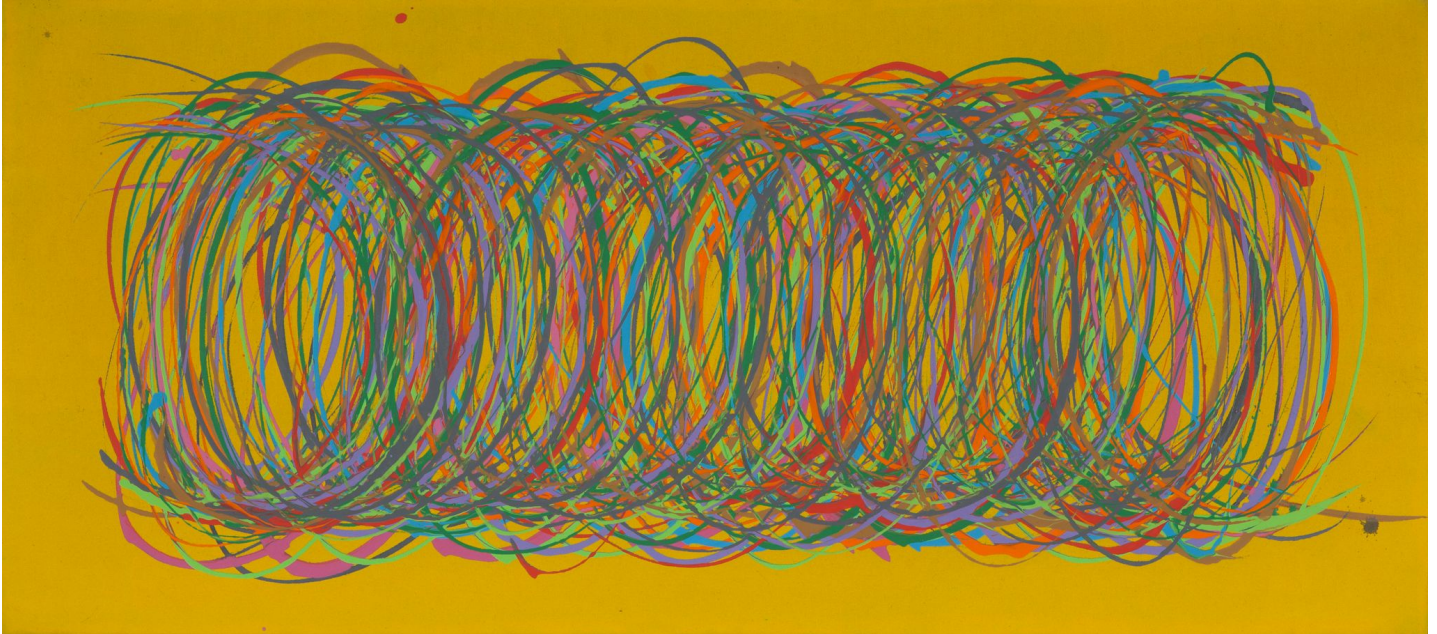

BERRY ■ CAMPBELL

Dan Christensen, *Green Glow*, 2004
Acrylic on canvas, 26 x 58 in. (66 x 147.3 cm)
CHR-00180